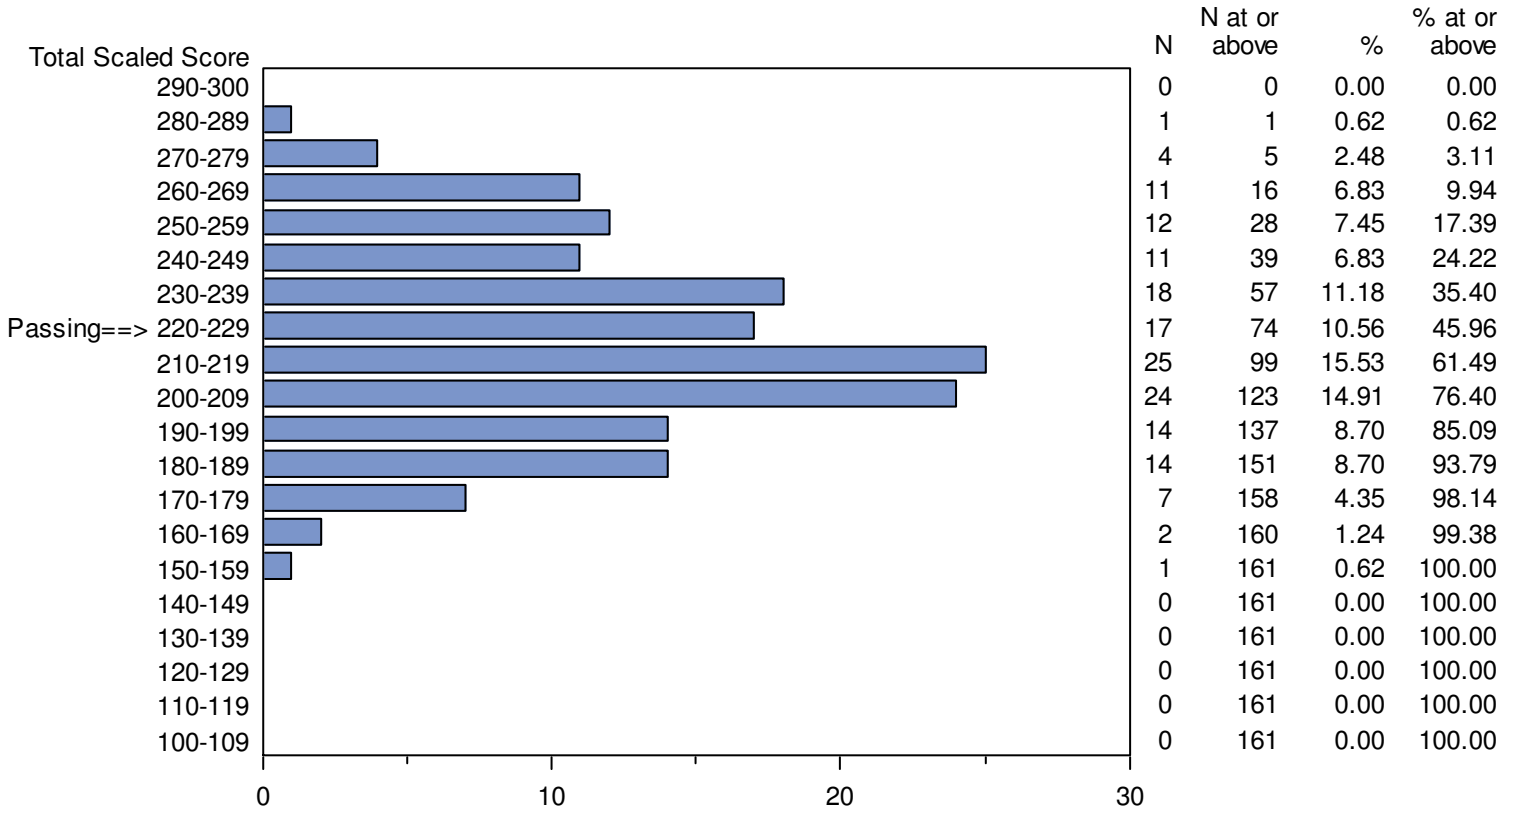

CONFIDENTIAL: NOT FOR DISTRIBUTION

Missouri Educator Gateway Assessments (MEGA)
September 1, 2014 - April 12, 2015
Total Scaled Score Distribution by Test Field (All Forms)

Test Field=014 Middle School Education: Social Science