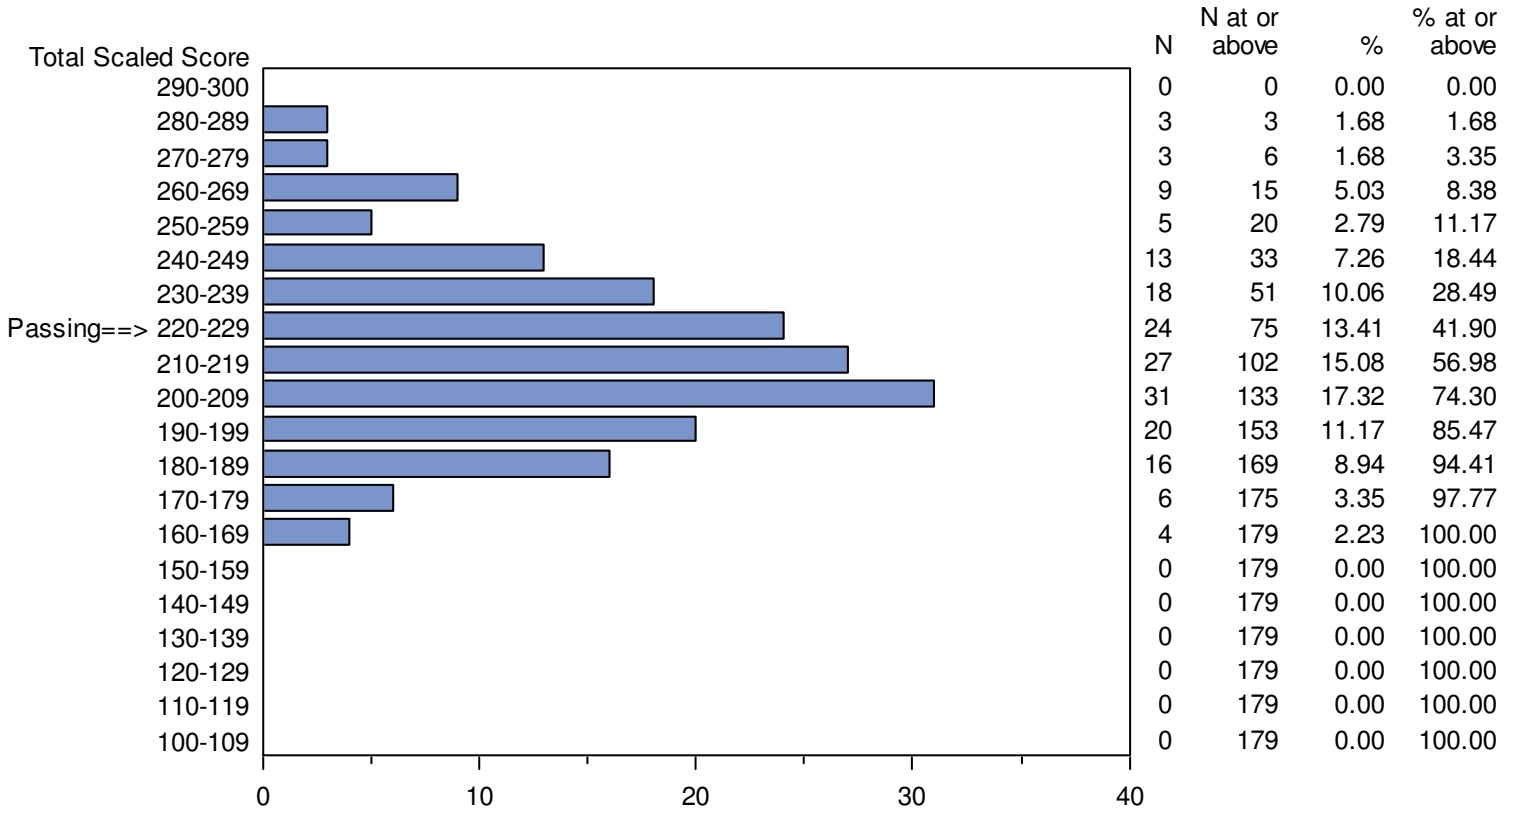

CONFIDENTIAL: NOT FOR DISTRIBUTION

Missouri Educator Gateway Assessments (MEGA)
September 1, 2014 - April 12, 2015
Total Scaled Score Distribution by Test Field (All Forms)

Test Field=013 Middle School Education: Science