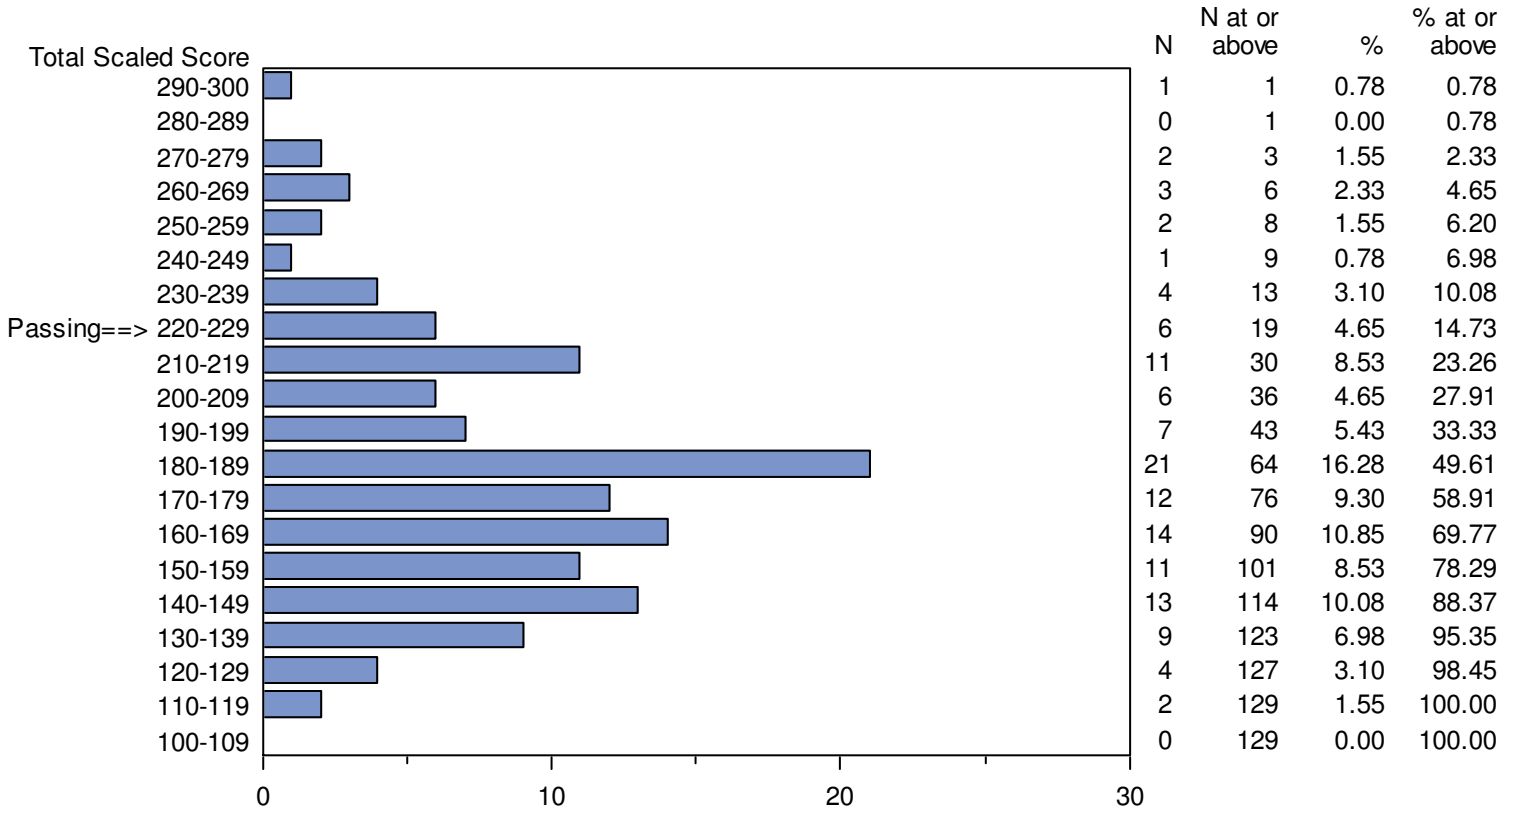

CONFIDENTIAL: NOT FOR DISTRIBUTION

Missouri Educator Gateway Assessments (MEGA)
September 1, 2014 - April 12, 2015
Total Scaled Score Distribution by Test Field (All Forms)

Test Field=023 Mathematics