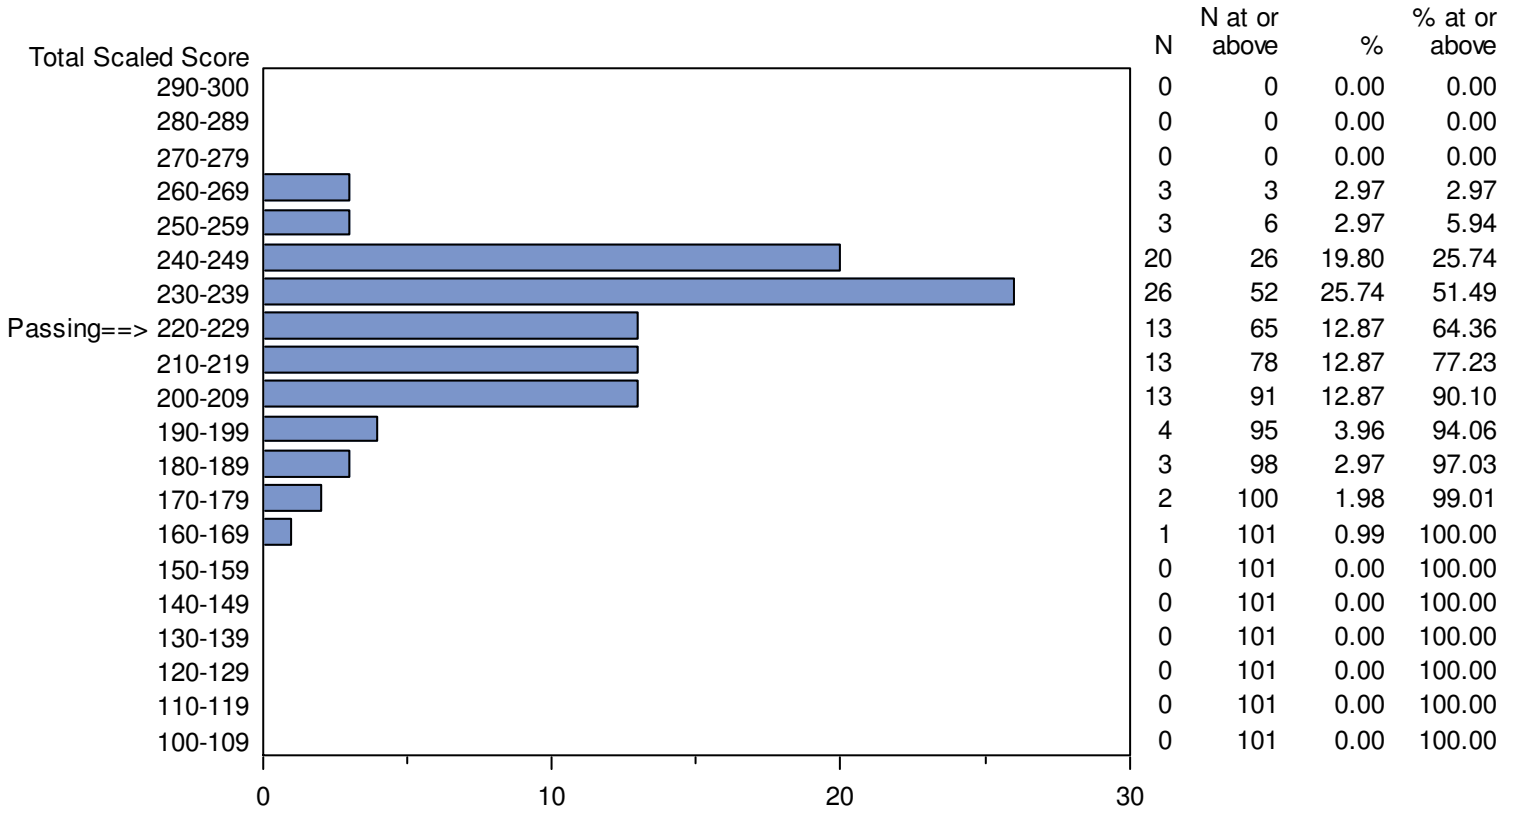

CONFIDENTIAL: NOT FOR DISTRIBUTION

Missouri Educator Gateway Assessments (MEGA)
September 1, 2014 - April 12, 2015
Total Scaled Score Distribution by Test Field (All Forms)

Test Field=059 Superintendent