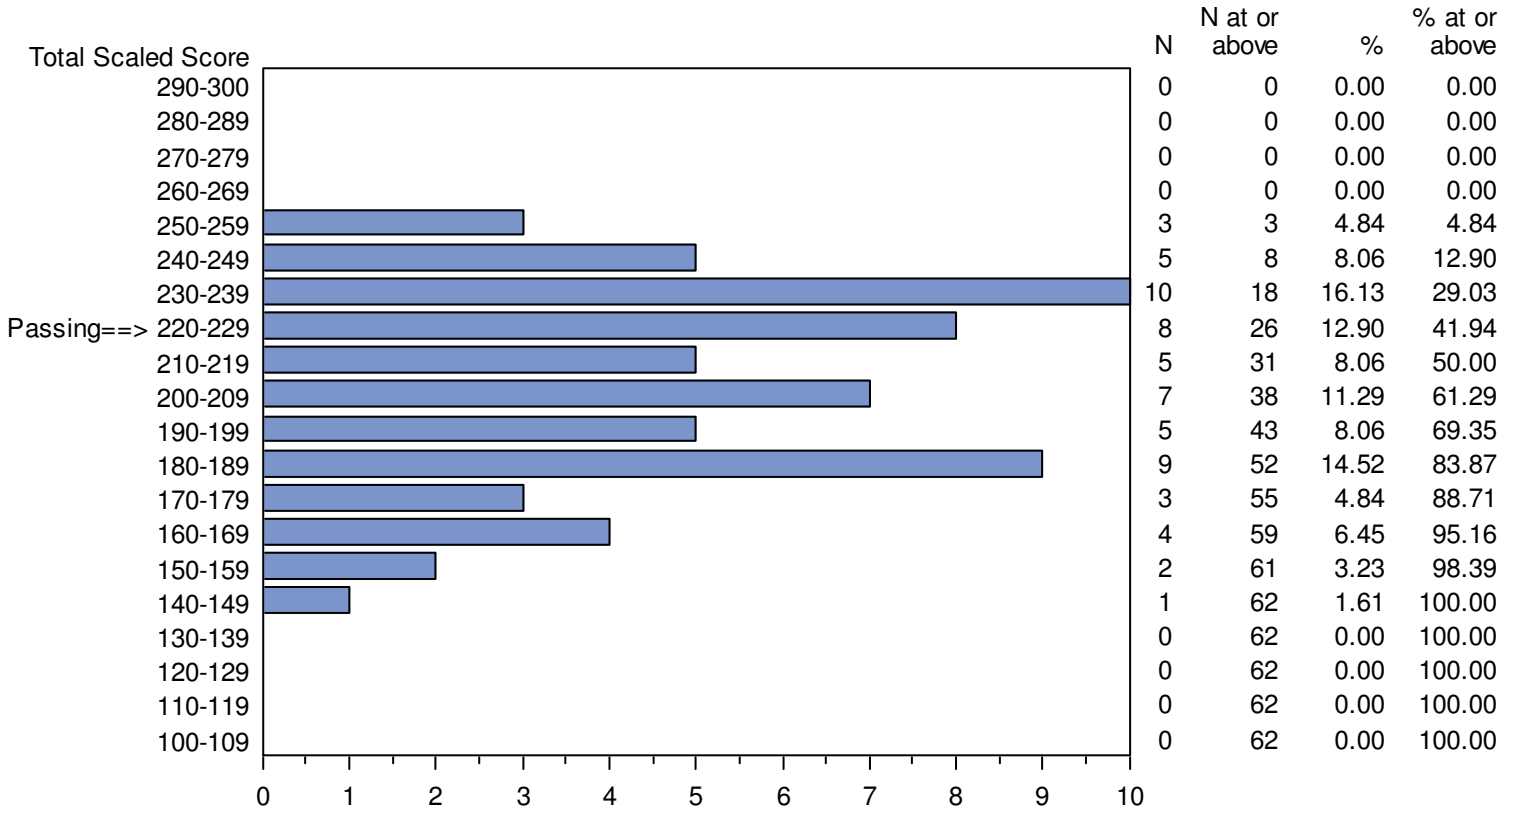

CONFIDENTIAL: NOT FOR DISTRIBUTION

Missouri Educator Gateway Assessments (MEGA)
September 1, 2014 - April 12, 2015
Total Scaled Score Distribution by Test Field (All Forms)

Test Field=053 Mild/Moderate Mid/Sec: Mathematics Subtest