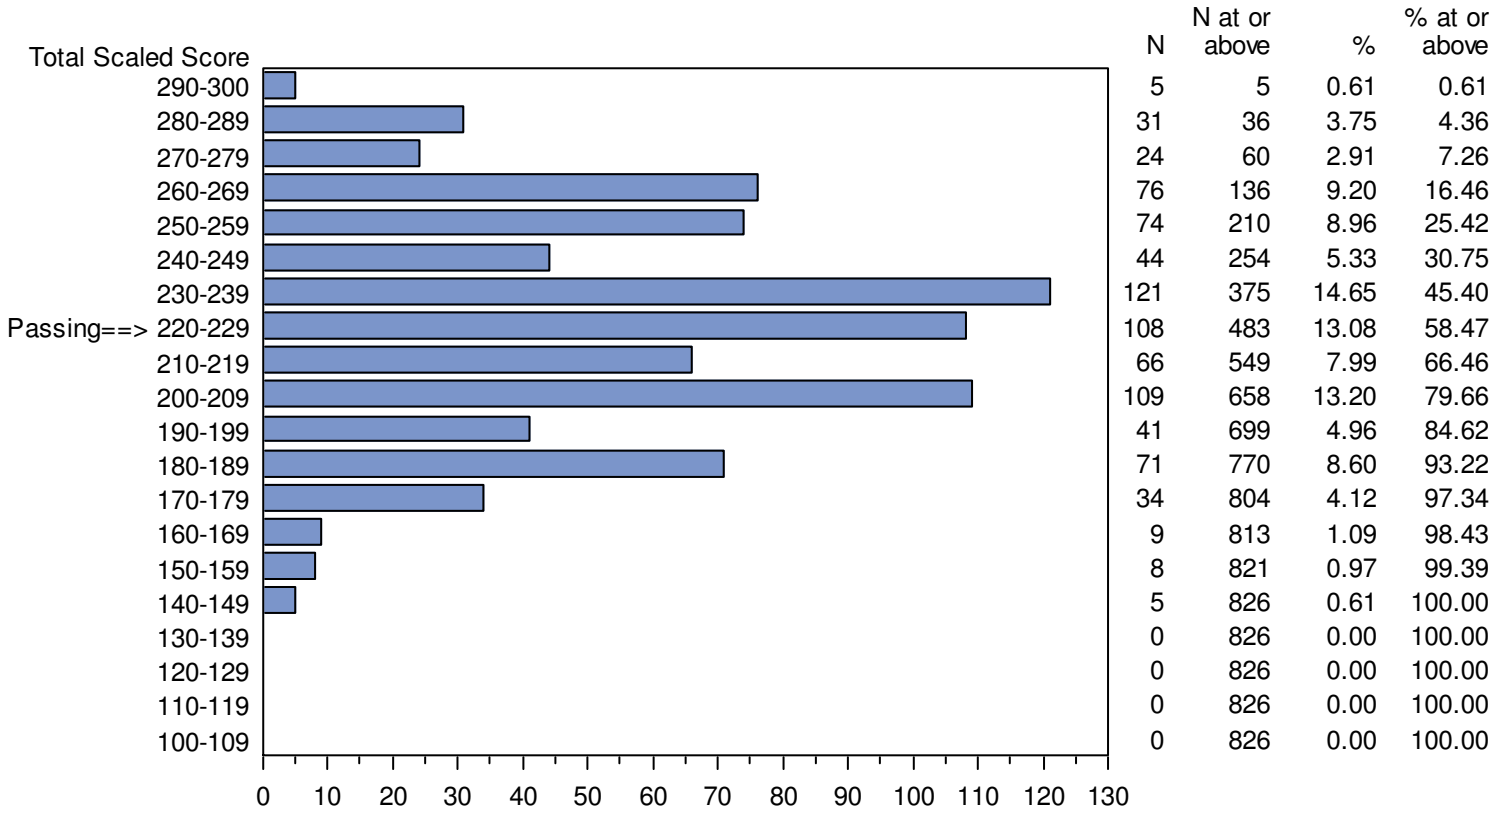

CONFIDENTIAL: NOT FOR DISTRIBUTION

Missouri Educator Gateway Assessments (MEGA)
September 1, 2014 - April 12, 2015
Total Scaled Score Distribution by Test Field (All Forms)

Test Field=009 Elementary Education: Science Subtest