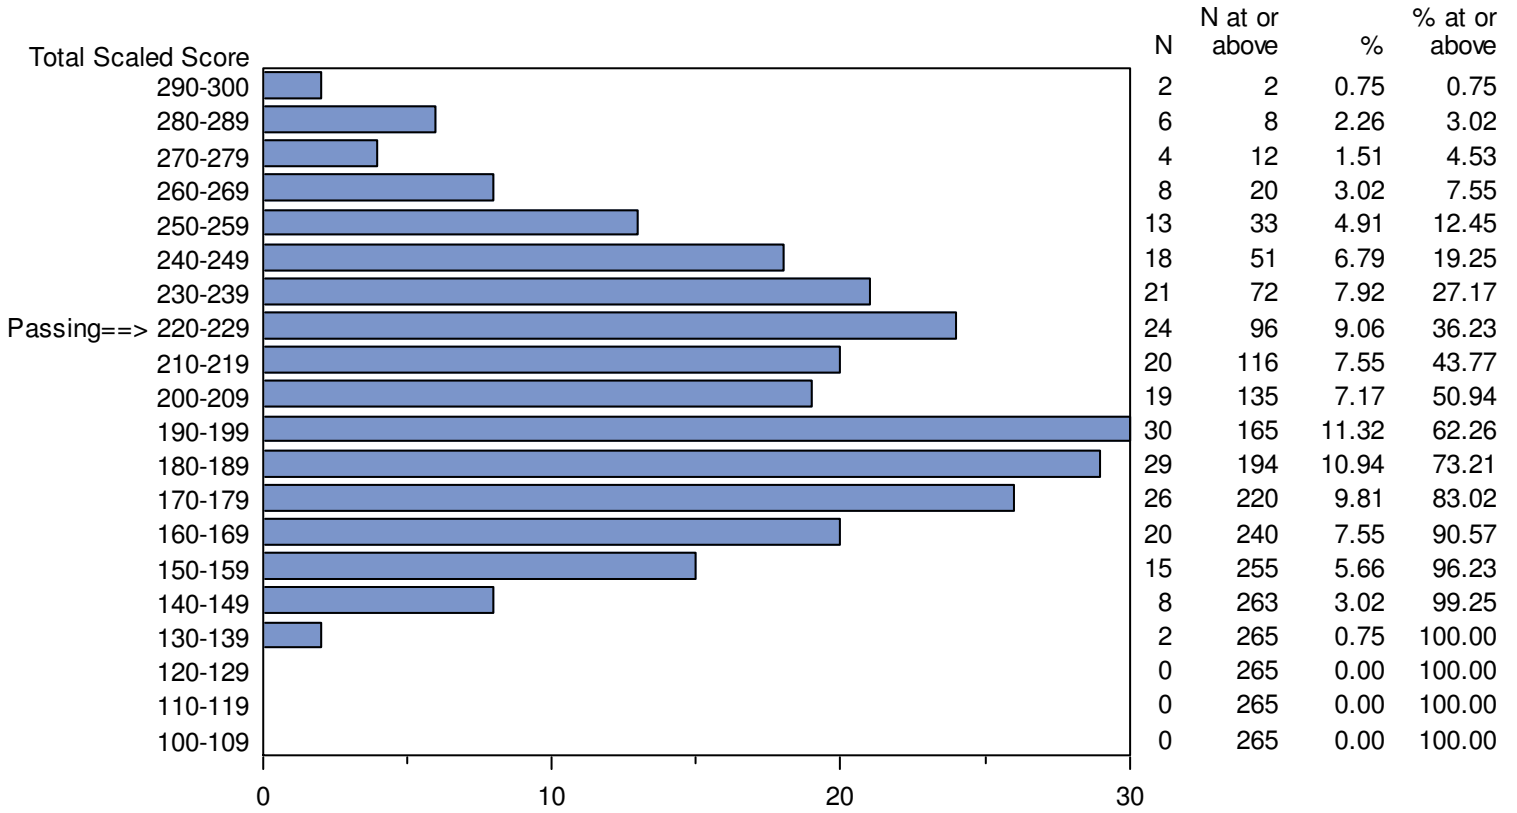

CONFIDENTIAL: NOT FOR DISTRIBUTION

Missouri Educator Gateway Assessments (MEGA)
September 1, 2014 - April 12, 2015
Total Scaled Score Distribution by Test Field (All Forms)

Test Field=012 Middle School Education: Mathematics