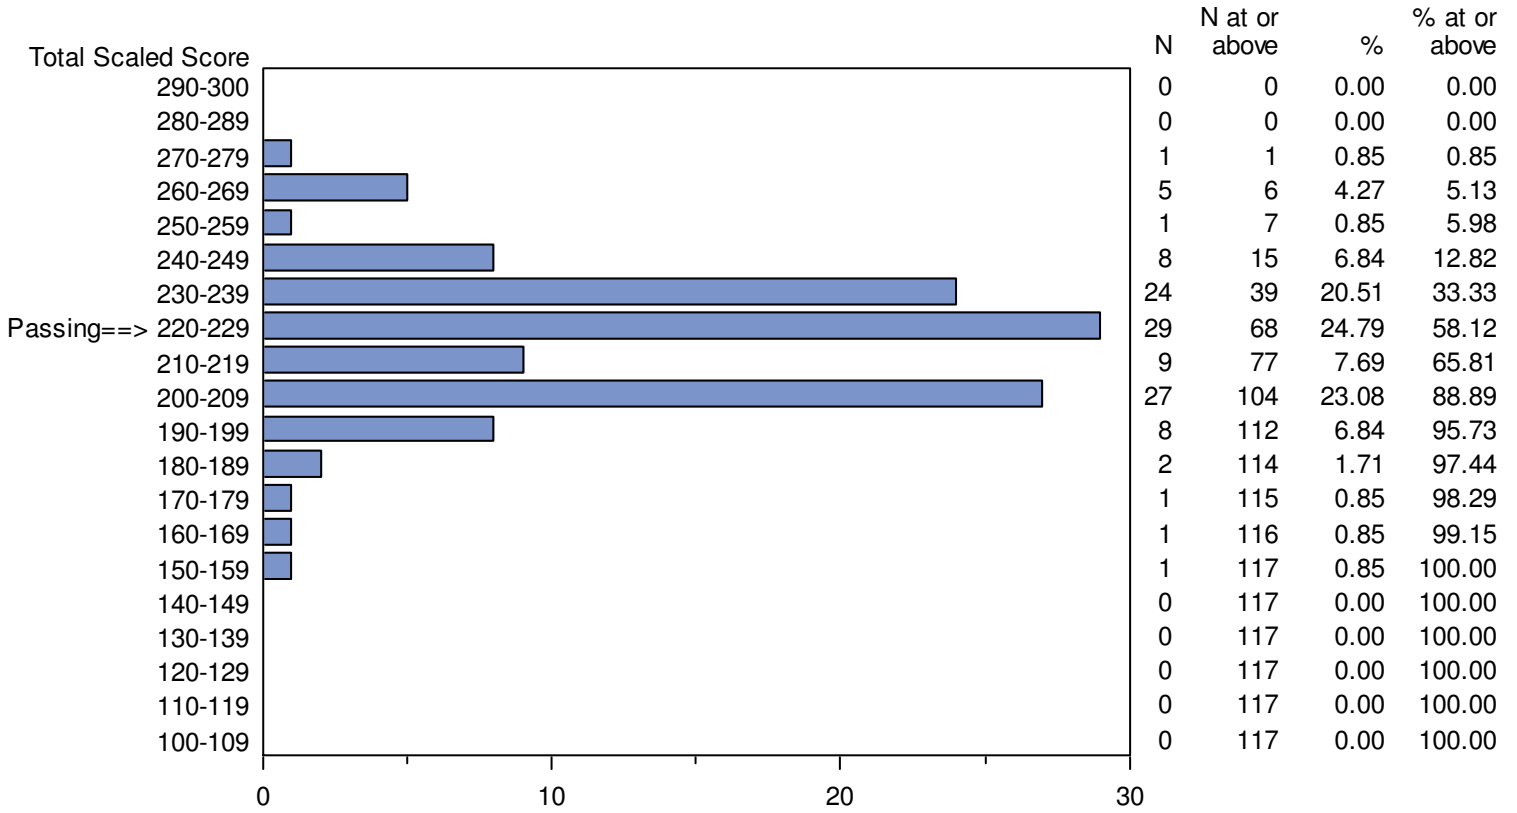

CONFIDENTIAL: NOT FOR DISTRIBUTION

Missouri Educator Gateway Assessments (MEGA)
September 1, 2014 - April 12, 2015
Total Scaled Score Distribution by Test Field (All Forms)

Test Field=030 Social Science: Behavioral Sciences Subtest