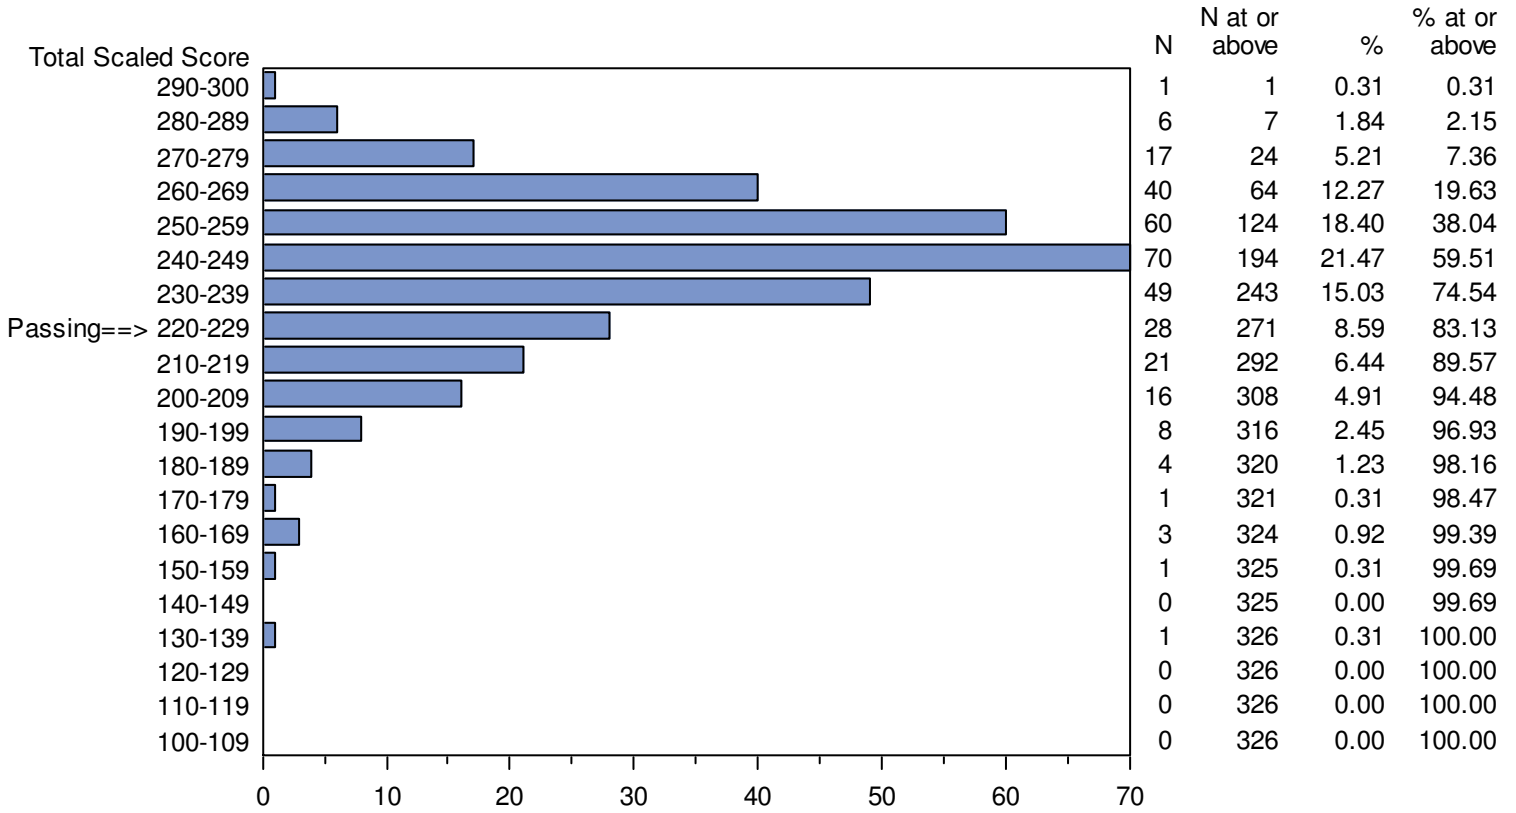

CONFIDENTIAL: NOT FOR DISTRIBUTION

Missouri Educator Gateway Assessments (MEGA)
September 1, 2014 - April 12, 2015
Total Scaled Score Distribution by Test Field (All Forms)

Test Field=064 Early Childhood Education