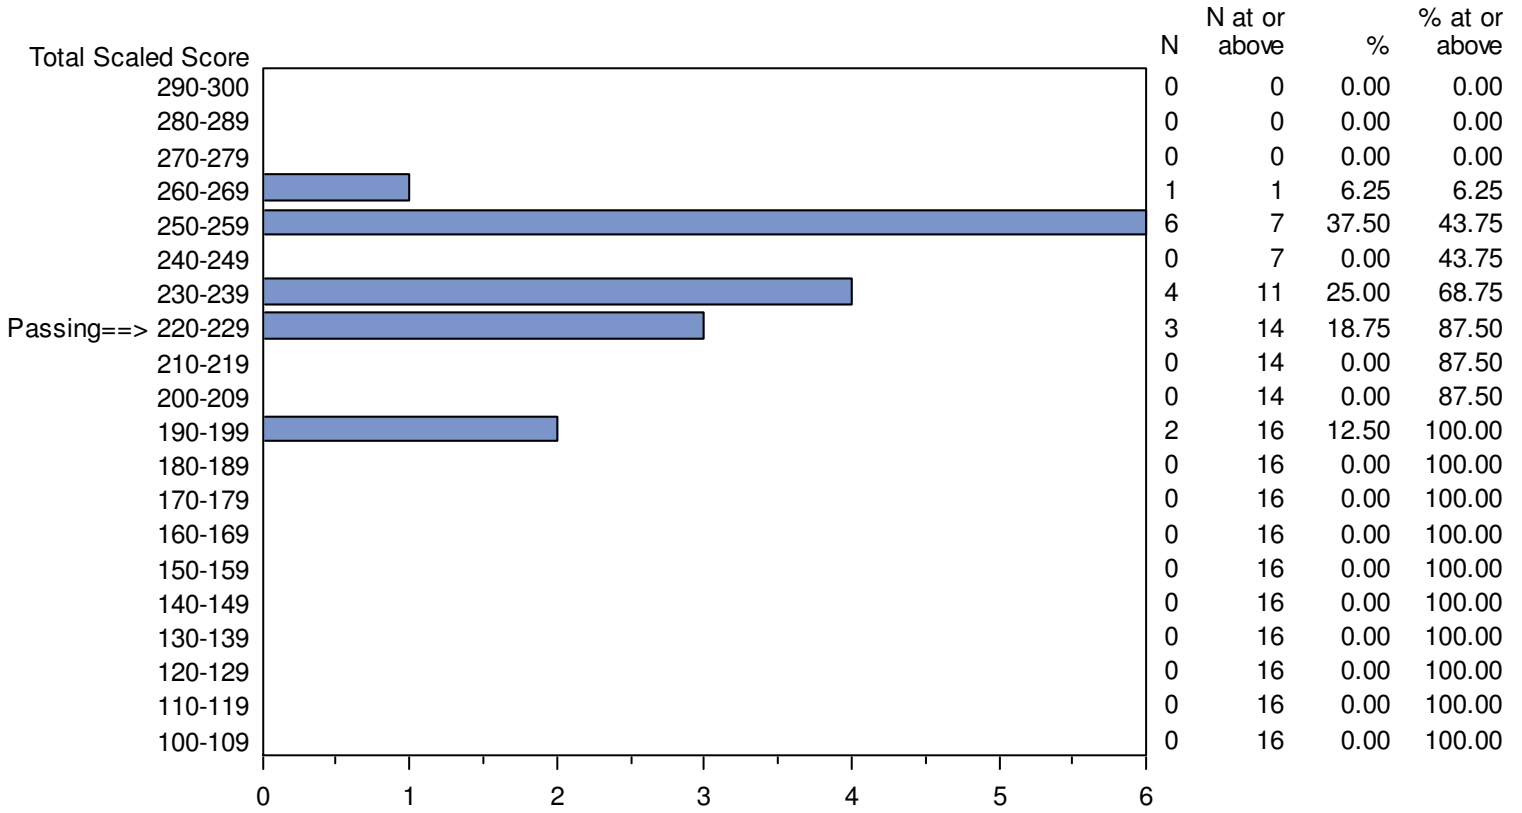

CONFIDENTIAL: NOT FOR DISTRIBUTION

Missouri Educator Gateway Assessments (MEGA)
September 1, 2014 - April 12, 2015
Total Scaled Score Distribution by Test Field (All Forms)

Test Field=048 Deaf & Hard of Hearing