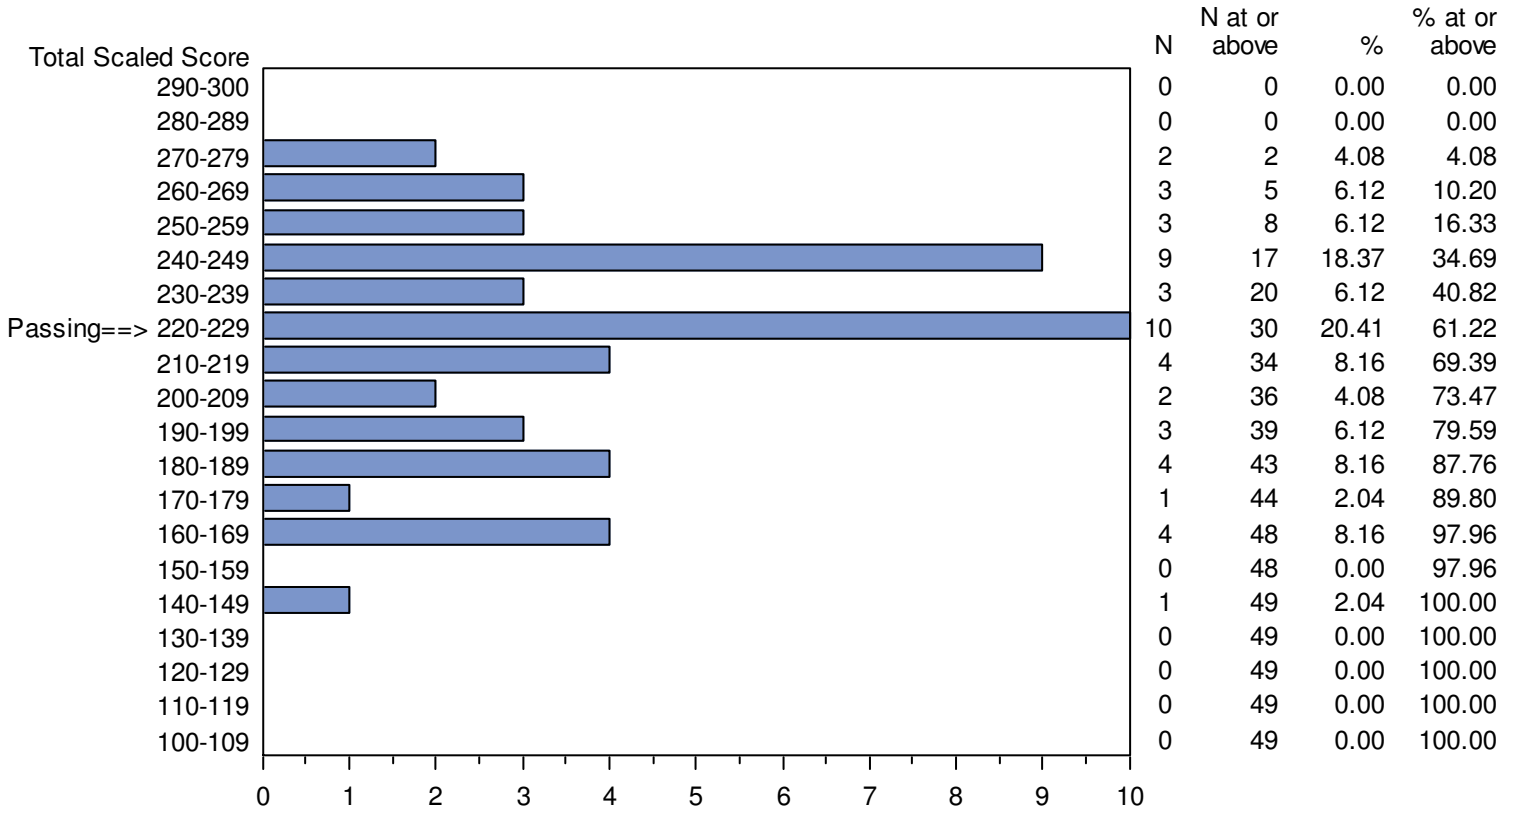

CONFIDENTIAL: NOT FOR DISTRIBUTION

Missouri Educator Gateway Assessments (MEGA)
September 1, 2014 - April 12, 2015
Total Scaled Score Distribution by Test Field (All Forms)

Test Field=017 Business