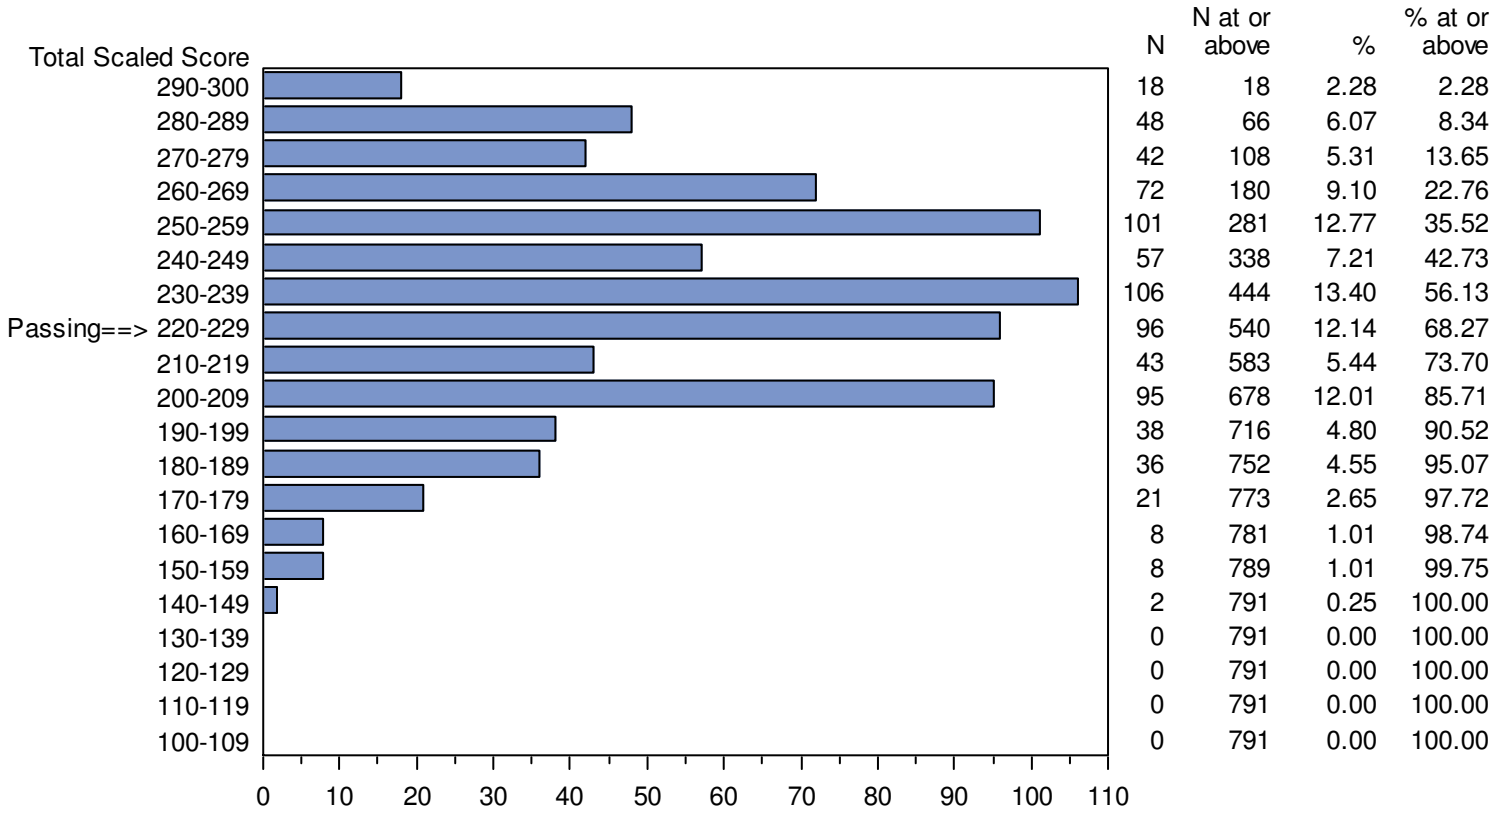

CONFIDENTIAL: NOT FOR DISTRIBUTION

Missouri Educator Gateway Assessments (MEGA)
September 1, 2014 - April 12, 2015
Total Scaled Score Distribution by Test Field (All Forms)

Test Field=008 Elementary Education: Mathematics Subtest