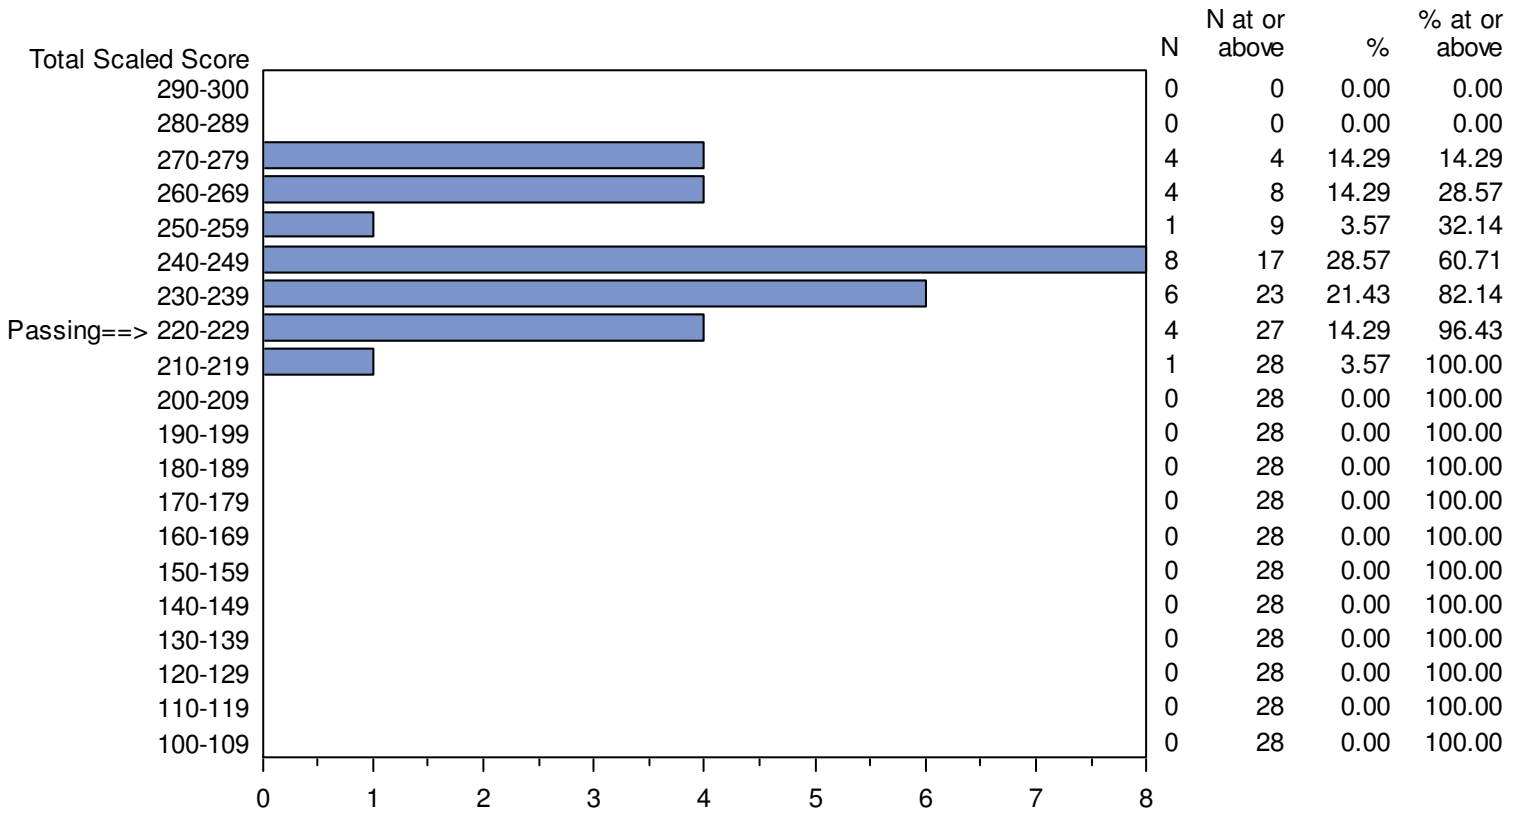

CONFIDENTIAL: NOT FOR DISTRIBUTION

Missouri Educator Gateway Assessments (MEGA)
September 1, 2014 - April 12, 2015
Total Scaled Score Distribution by Test Field (All Forms)

Test Field=015 Agriculture