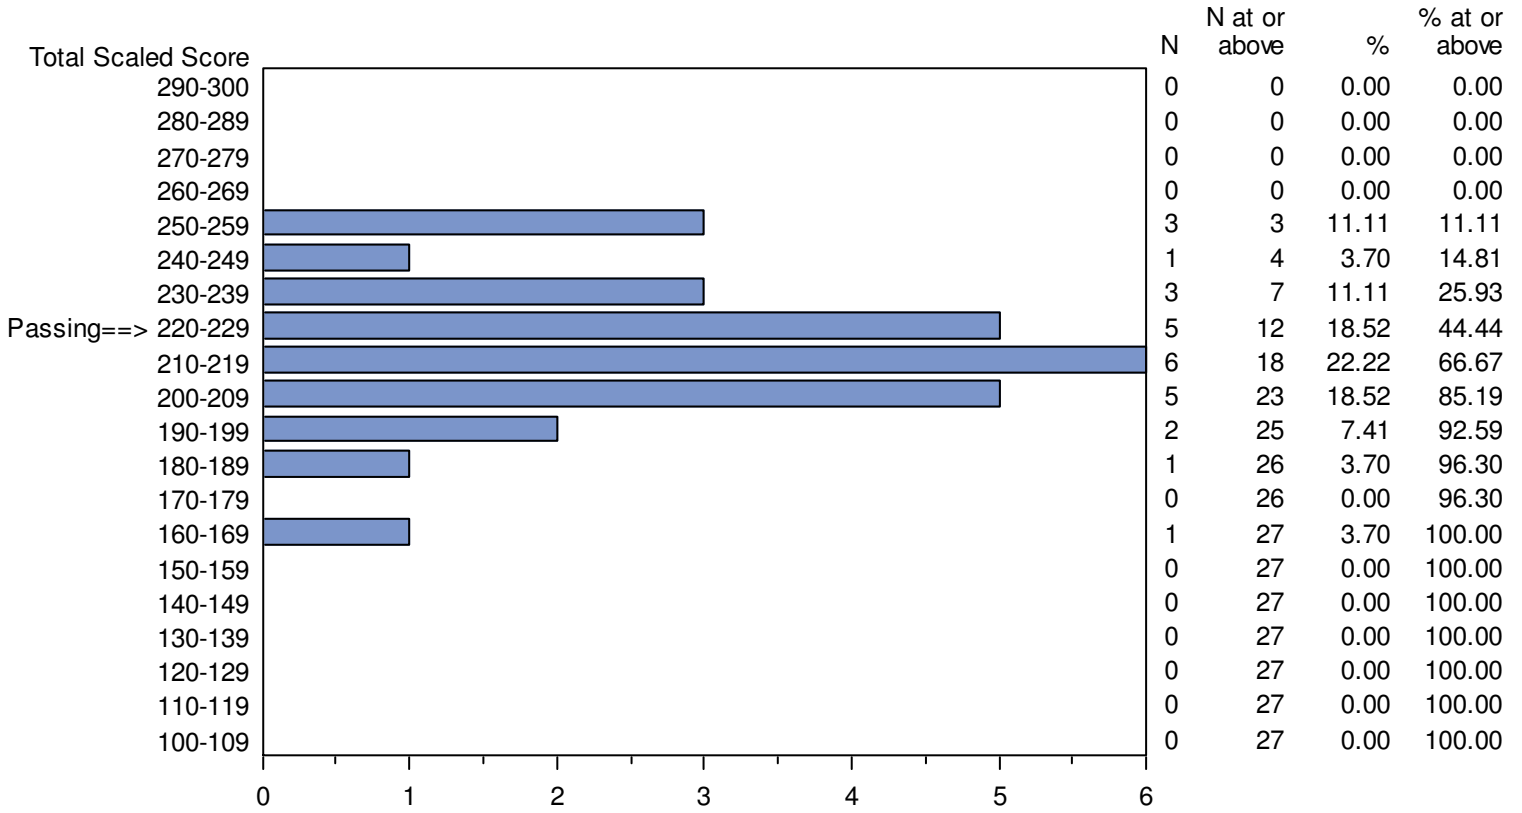

CONFIDENTIAL: NOT FOR DISTRIBUTION

Missouri Educator Gateway Assessments (MEGA)
September 1, 2014 - April 12, 2015
Total Scaled Score Distribution by Test Field (All Forms)

Test Field=021 General Science