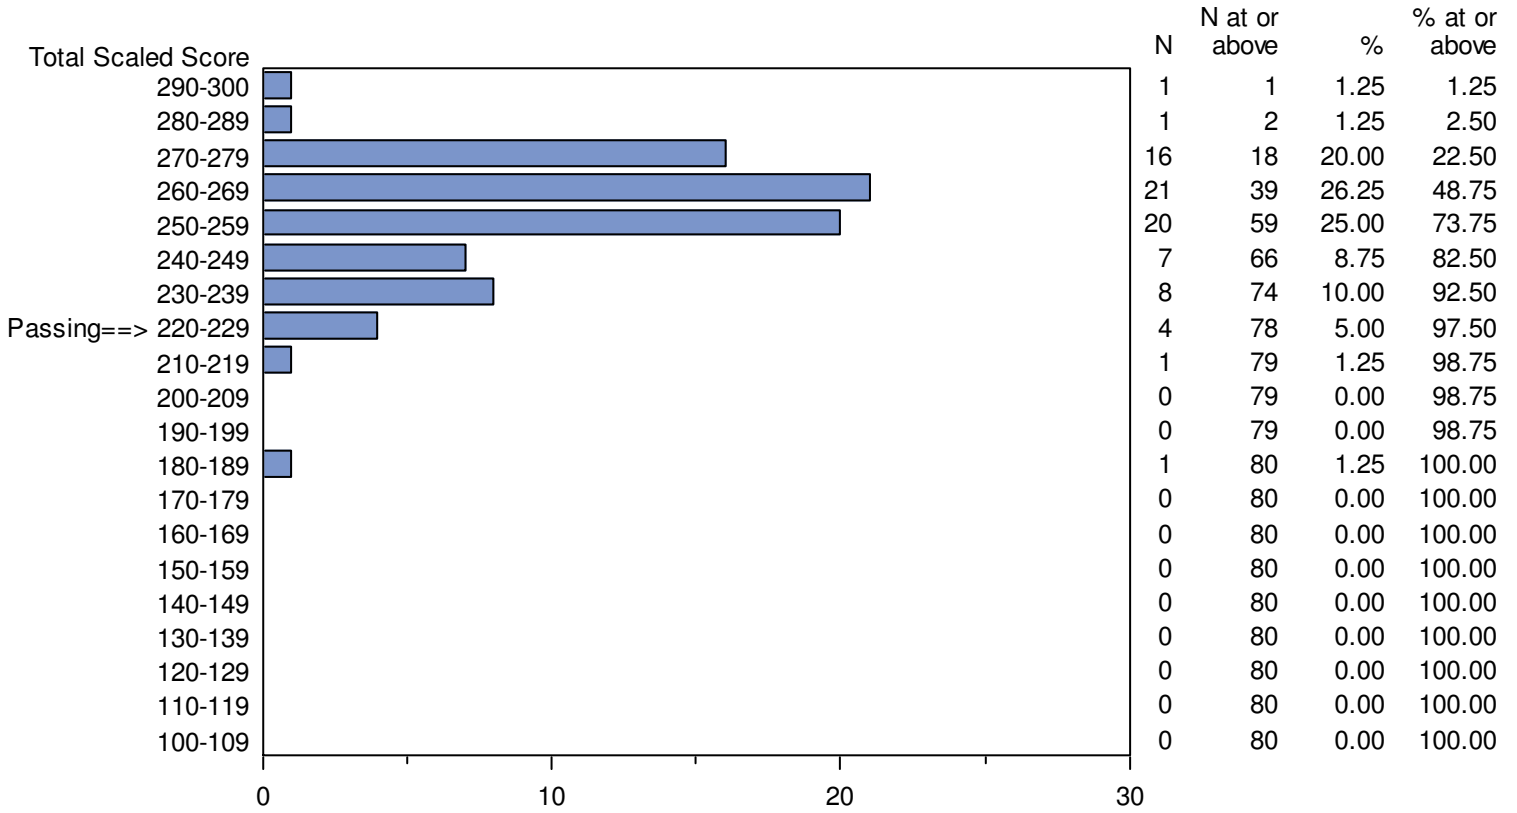

CONFIDENTIAL: NOT FOR DISTRIBUTION

Missouri Educator Gateway Assessments (MEGA)
September 1, 2014 - April 12, 2015
Total Scaled Score Distribution by Test Field (All Forms)

Test Field=062 Professional Knowledge: Middle School