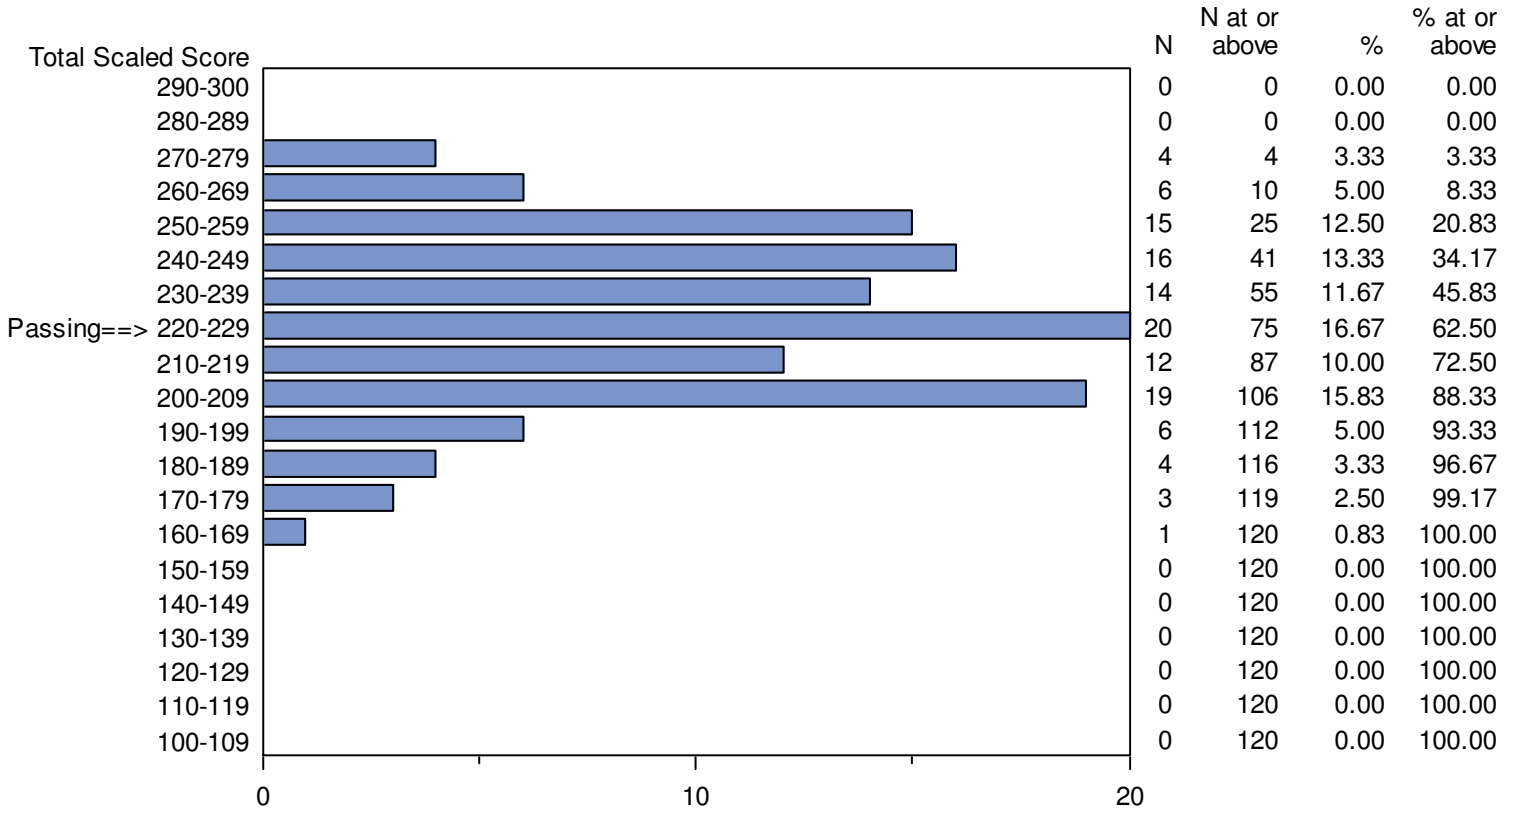

CONFIDENTIAL: NOT FOR DISTRIBUTION

Missouri Educator Gateway Assessments (MEGA)
September 1, 2014 - April 12, 2015
Total Scaled Score Distribution by Test Field (All Forms)

Test Field=036 Art