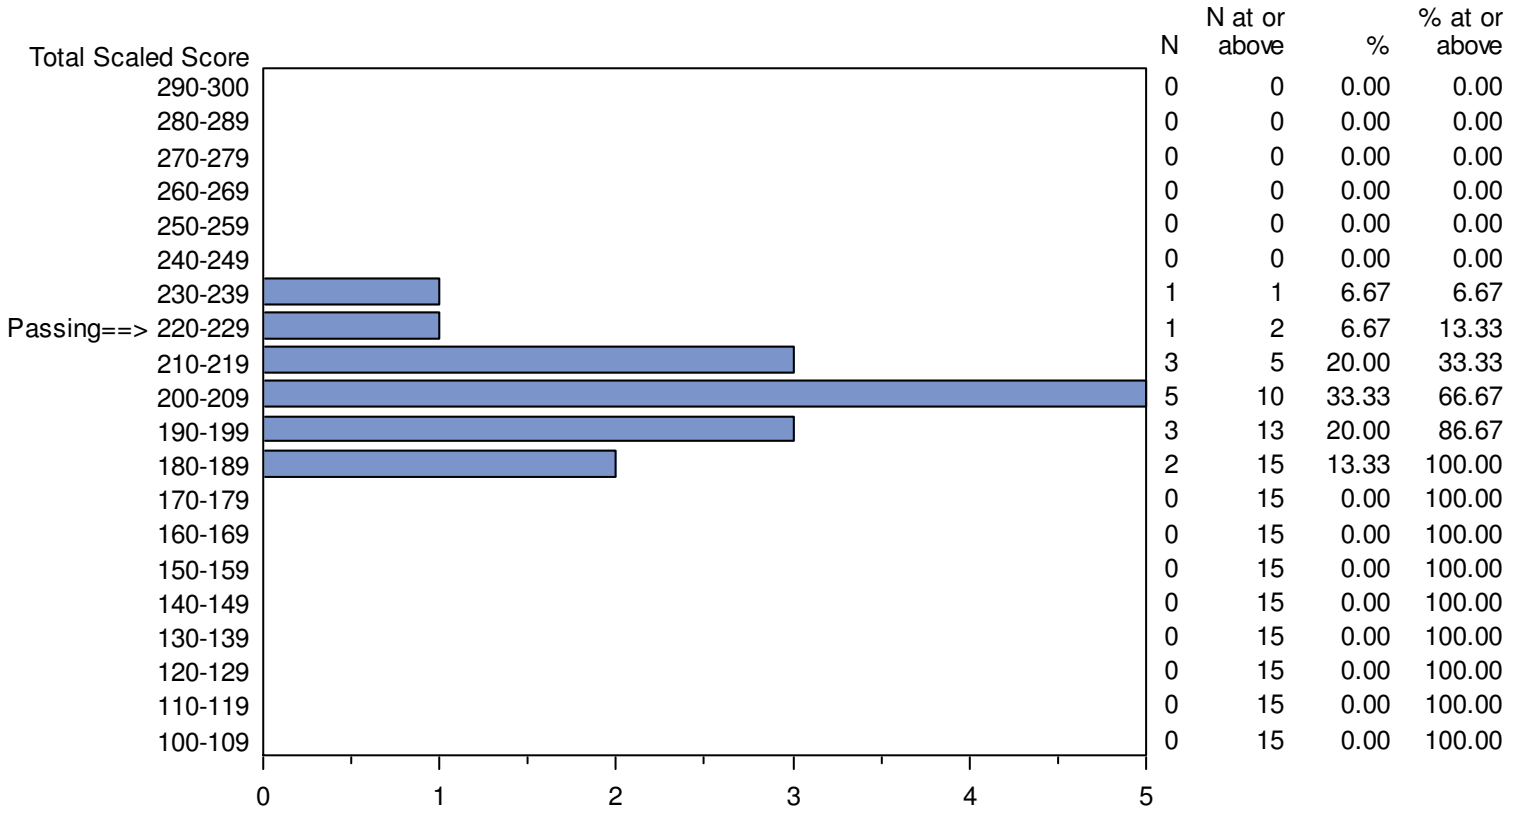

CONFIDENTIAL: NOT FOR DISTRIBUTION

Missouri Educator Gateway Assessments (MEGA)
September 1, 2014 - April 12, 2015
Total Scaled Score Distribution by Test Field (All Forms)

Test Field=033 Unified Science: Chemistry