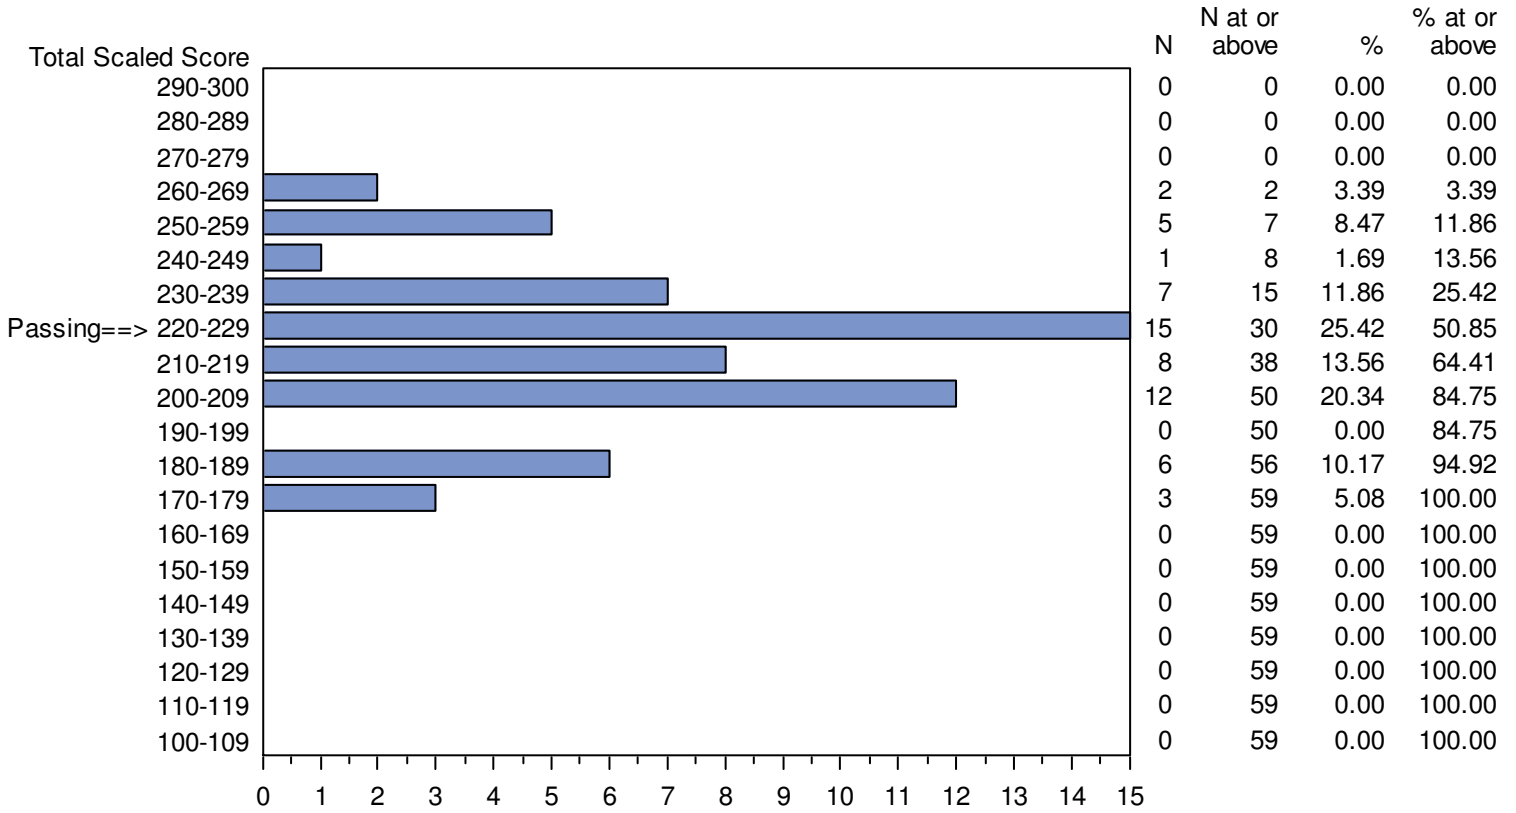

CONFIDENTIAL: NOT FOR DISTRIBUTION

Missouri Educator Gateway Assessments (MEGA)
September 1, 2014 - April 12, 2015
Total Scaled Score Distribution by Test Field (All Forms)

Test Field=054 Mild/Moderate Mid/Sec: Science Subtest