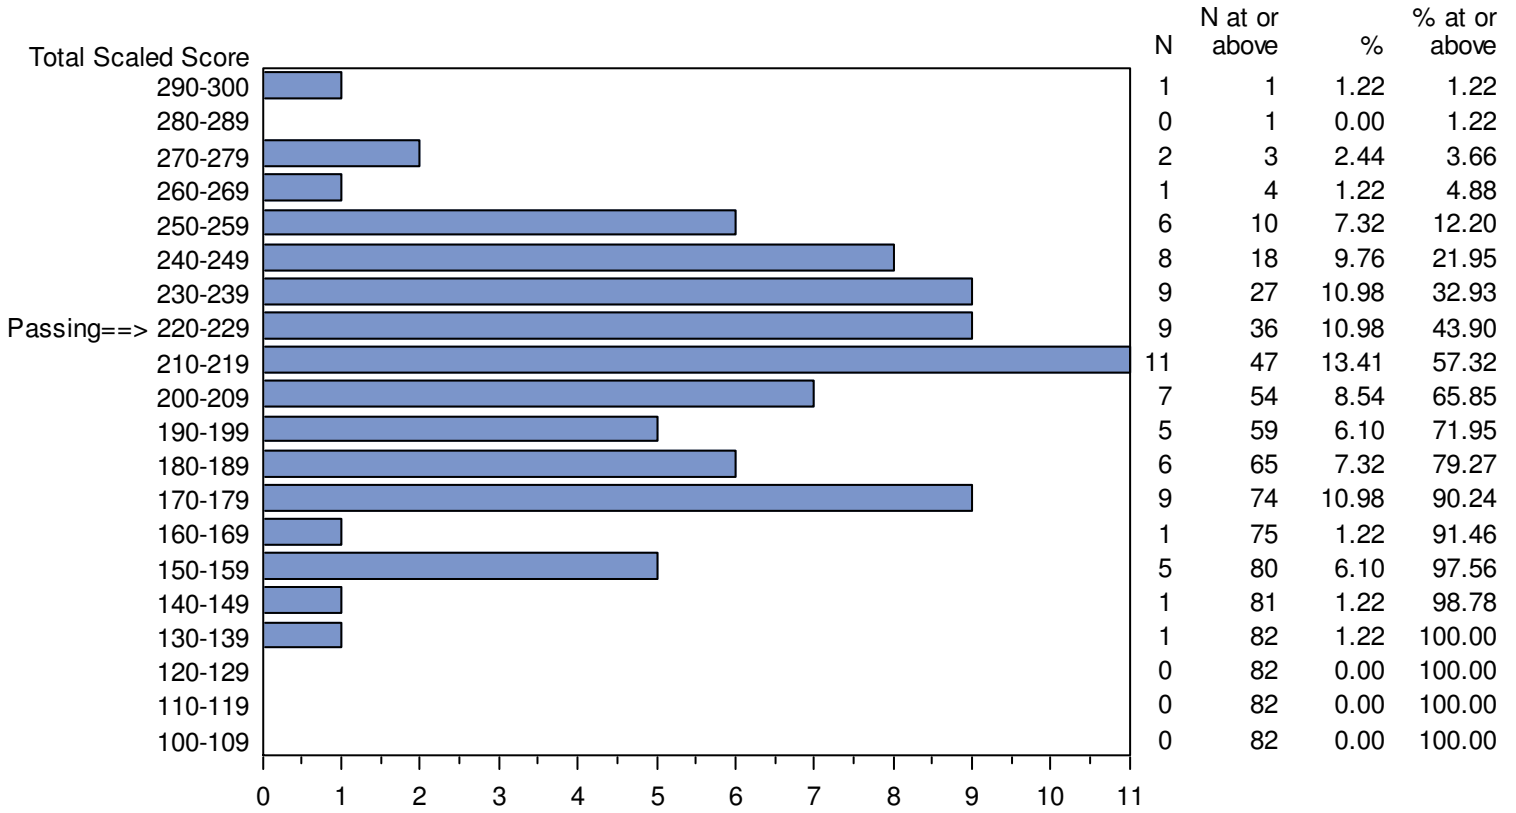

CONFIDENTIAL: NOT FOR DISTRIBUTION

Missouri Educator Gateway Assessments (MEGA)
September 1, 2014 - April 12, 2015
Total Scaled Score Distribution by Test Field (All Forms)

Test Field=016 Biology