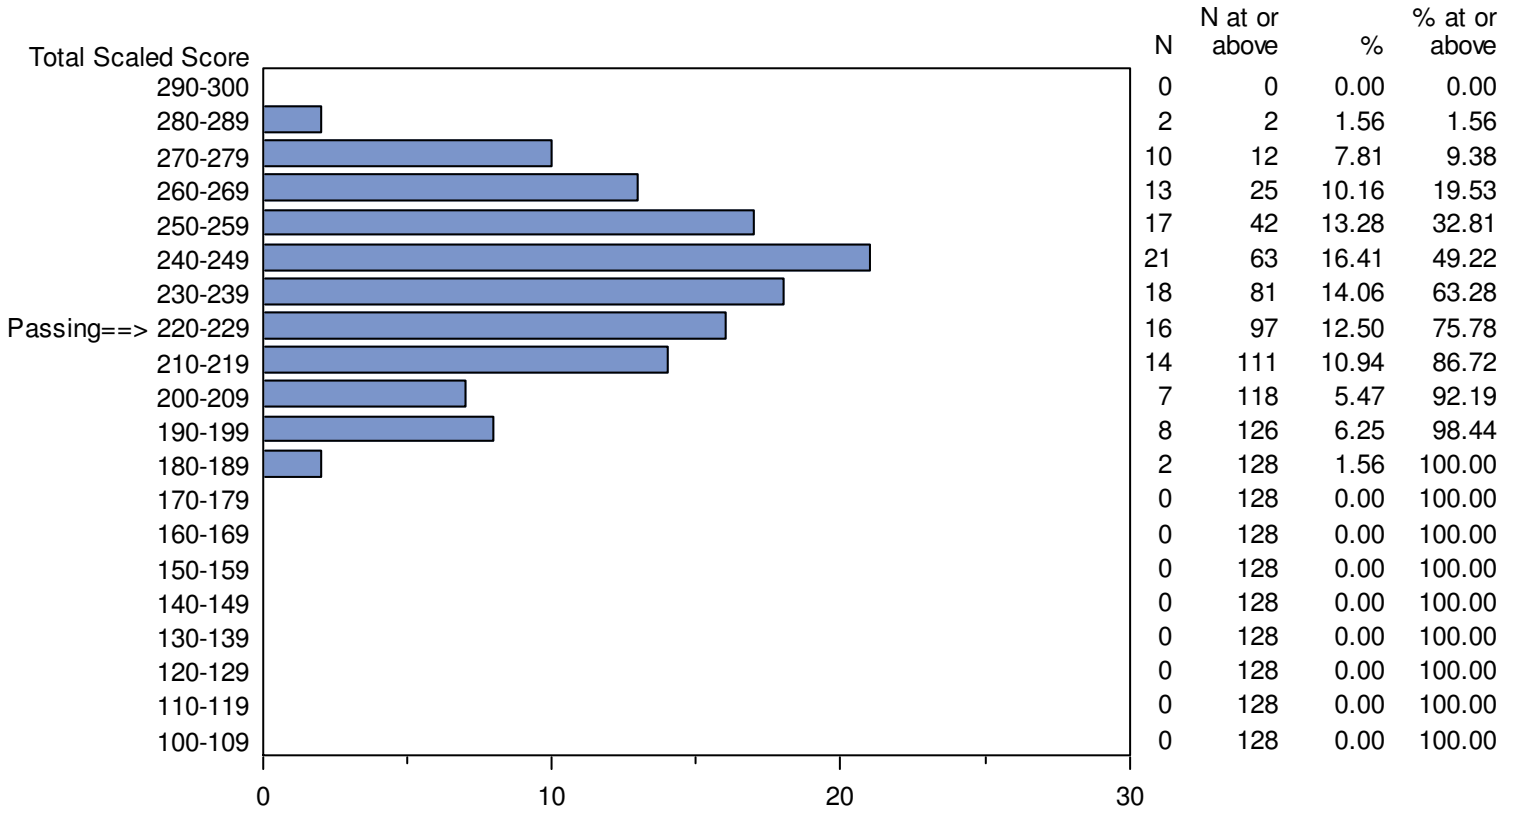

CONFIDENTIAL: NOT FOR DISTRIBUTION

Missouri Educator Gateway Assessments (MEGA)
September 1, 2014 - April 12, 2015
Total Scaled Score Distribution by Test Field (All Forms)

Test Field=049 Early Childhood Special Education