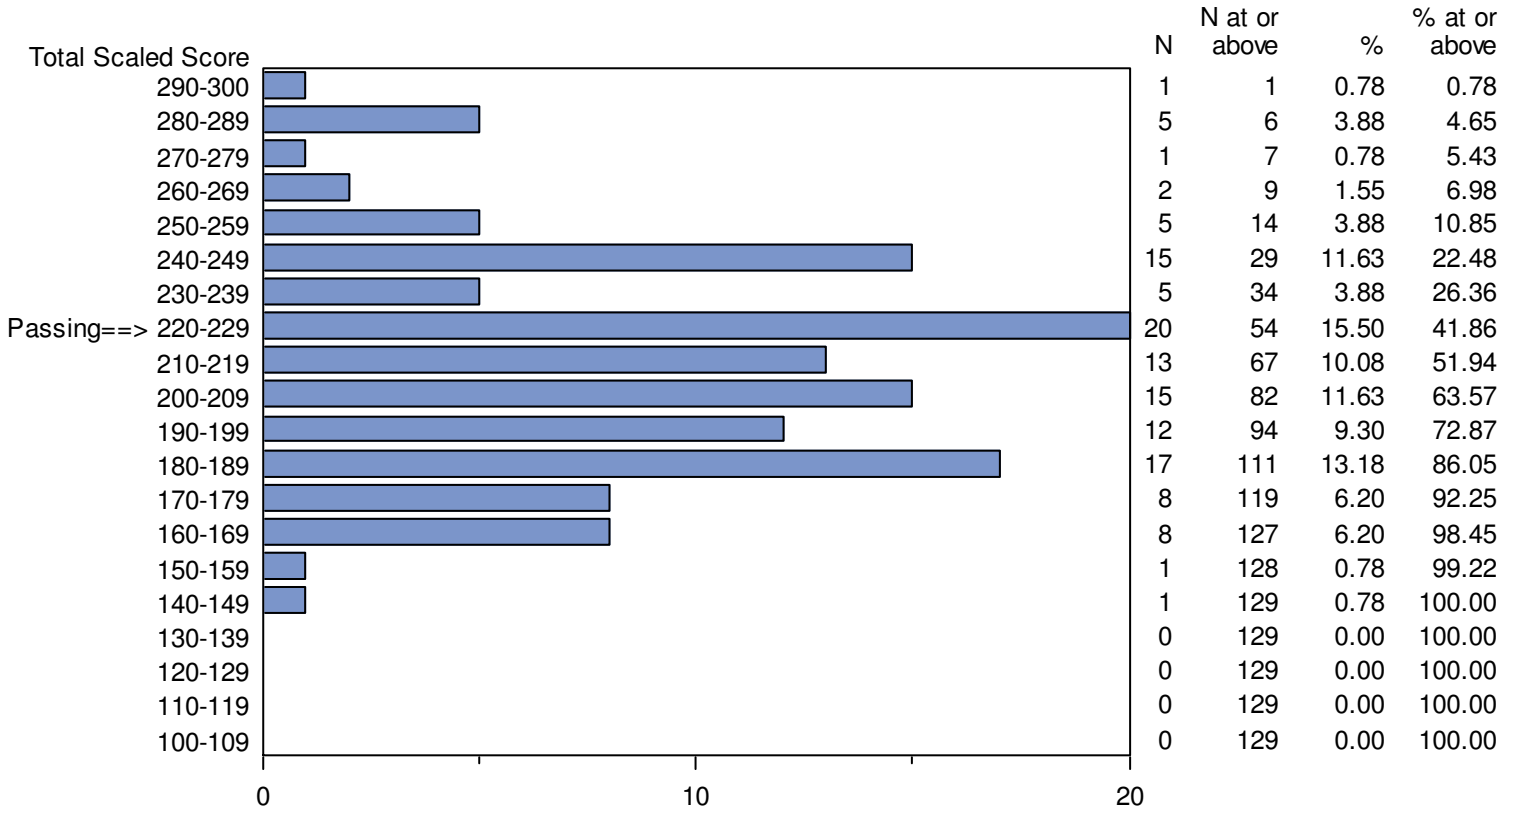

CONFIDENTIAL: NOT FOR DISTRIBUTION

Missouri Educator Gateway Assessments (MEGA)
September 1, 2014 - April 12, 2015
Total Scaled Score Distribution by Test Field (All Forms)

Test Field=025 Social Science: United States History Subtest