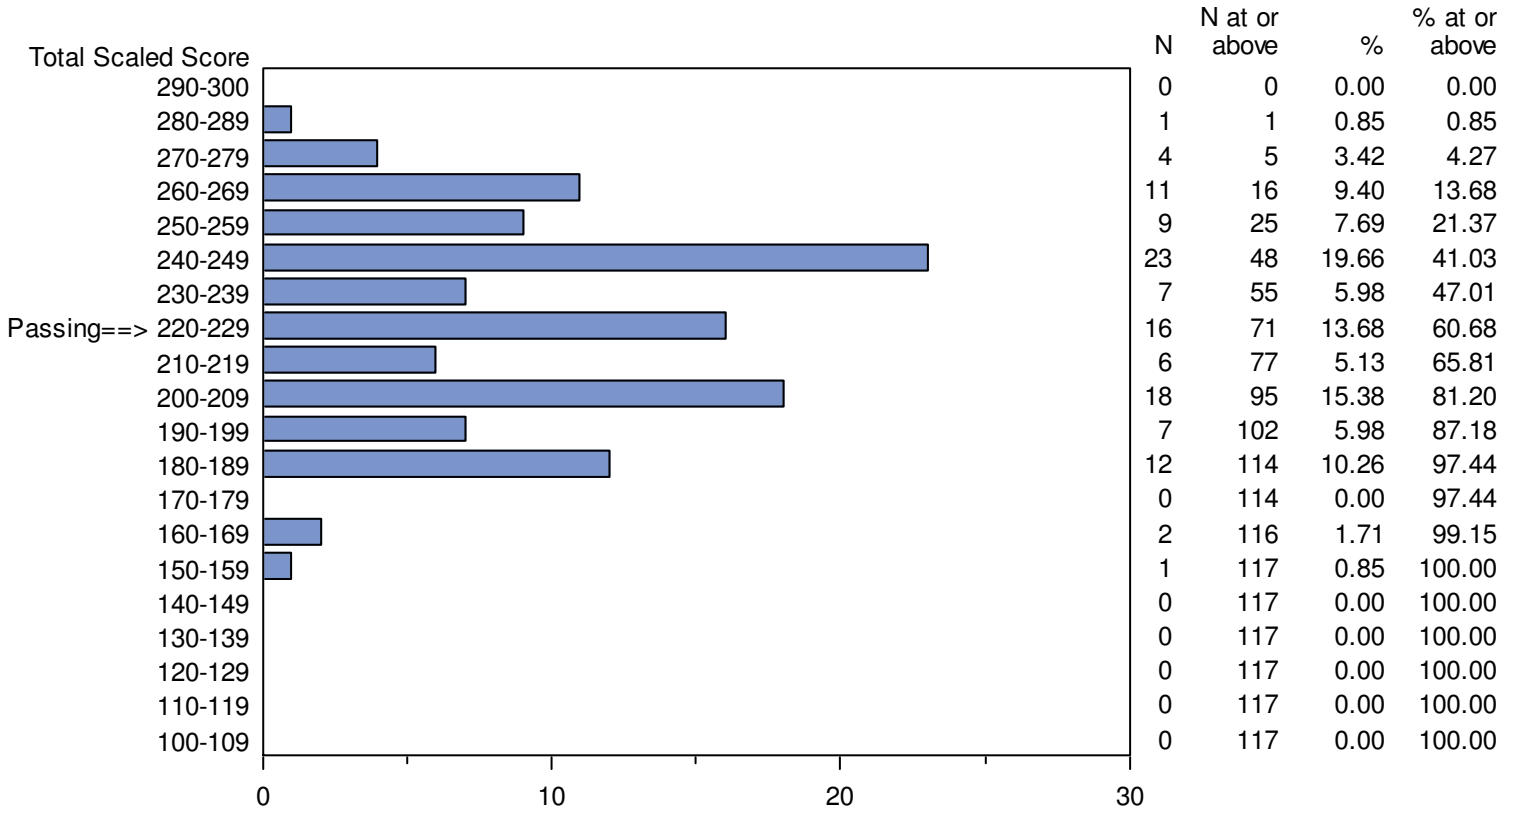

CONFIDENTIAL: NOT FOR DISTRIBUTION

Missouri Educator Gateway Assessments (MEGA)
September 1, 2014 - April 12, 2015
Total Scaled Score Distribution by Test Field (All Forms)

Test Field=028 Social Science: Geography Subtest