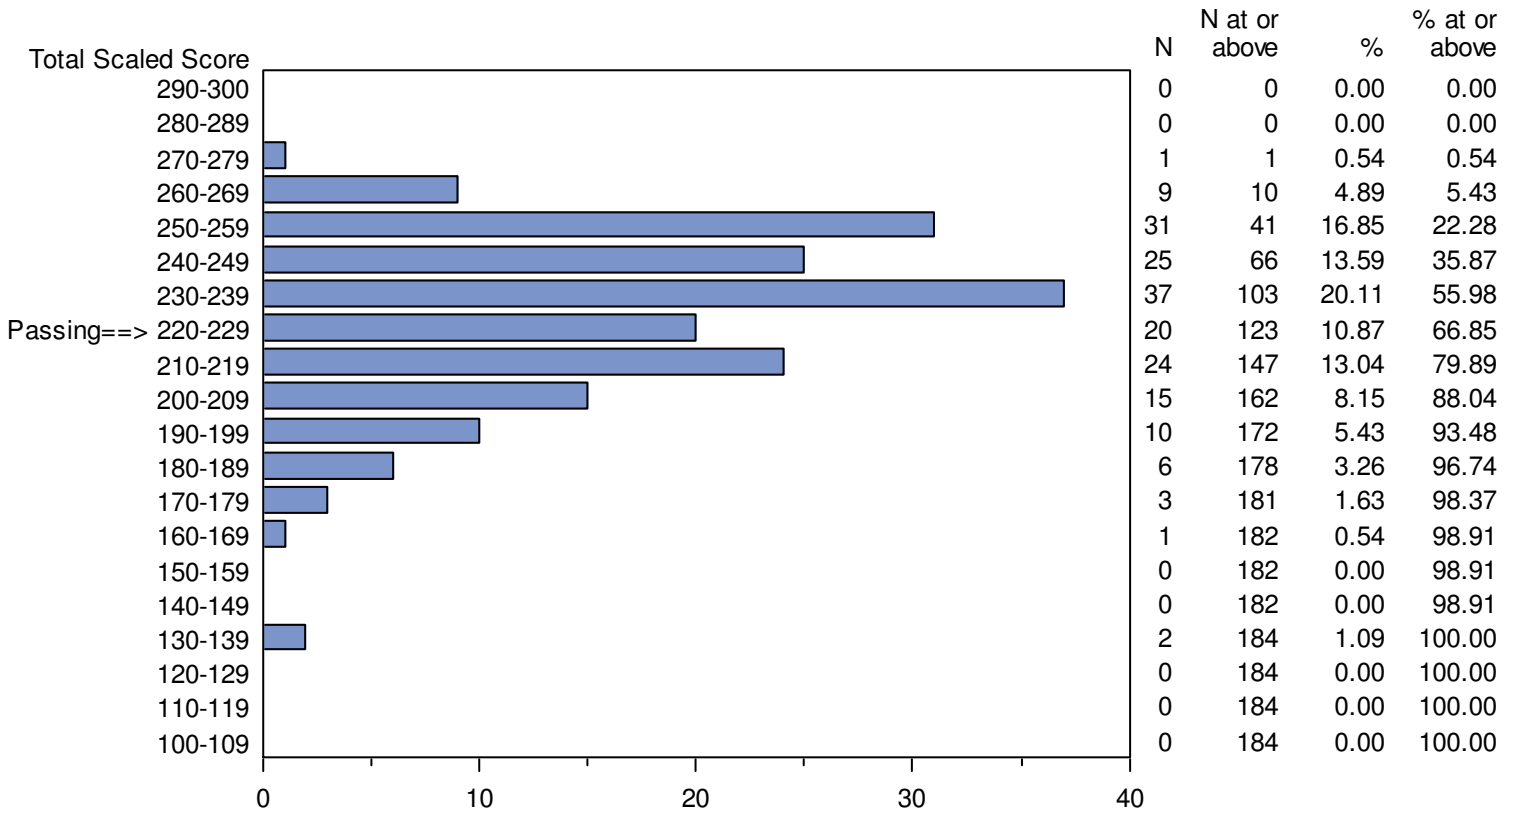

CONFIDENTIAL: NOT FOR DISTRIBUTION

Missouri Educator Gateway Assessments (MEGA)
September 1, 2014 - April 12, 2015
Total Scaled Score Distribution by Test Field (All Forms)

Test Field=056 Counselor