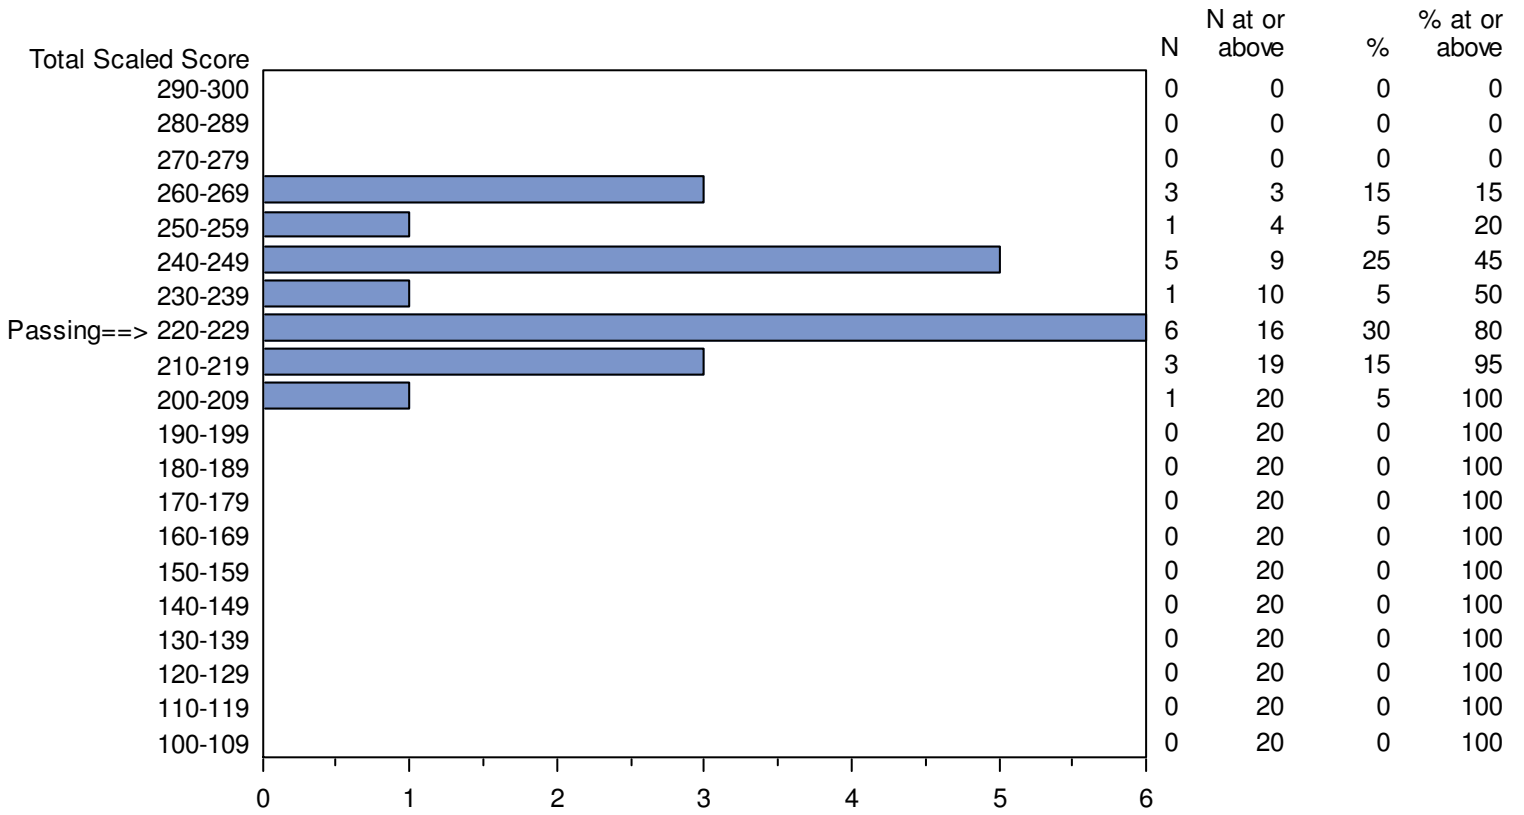

CONFIDENTIAL: NOT FOR DISTRIBUTION

Missouri Educator Gateway Assessments (MEGA)
September 1, 2014 - April 12, 2015
Total Scaled Score Distribution by Test Field (All Forms)

Test Field=022 Marketing