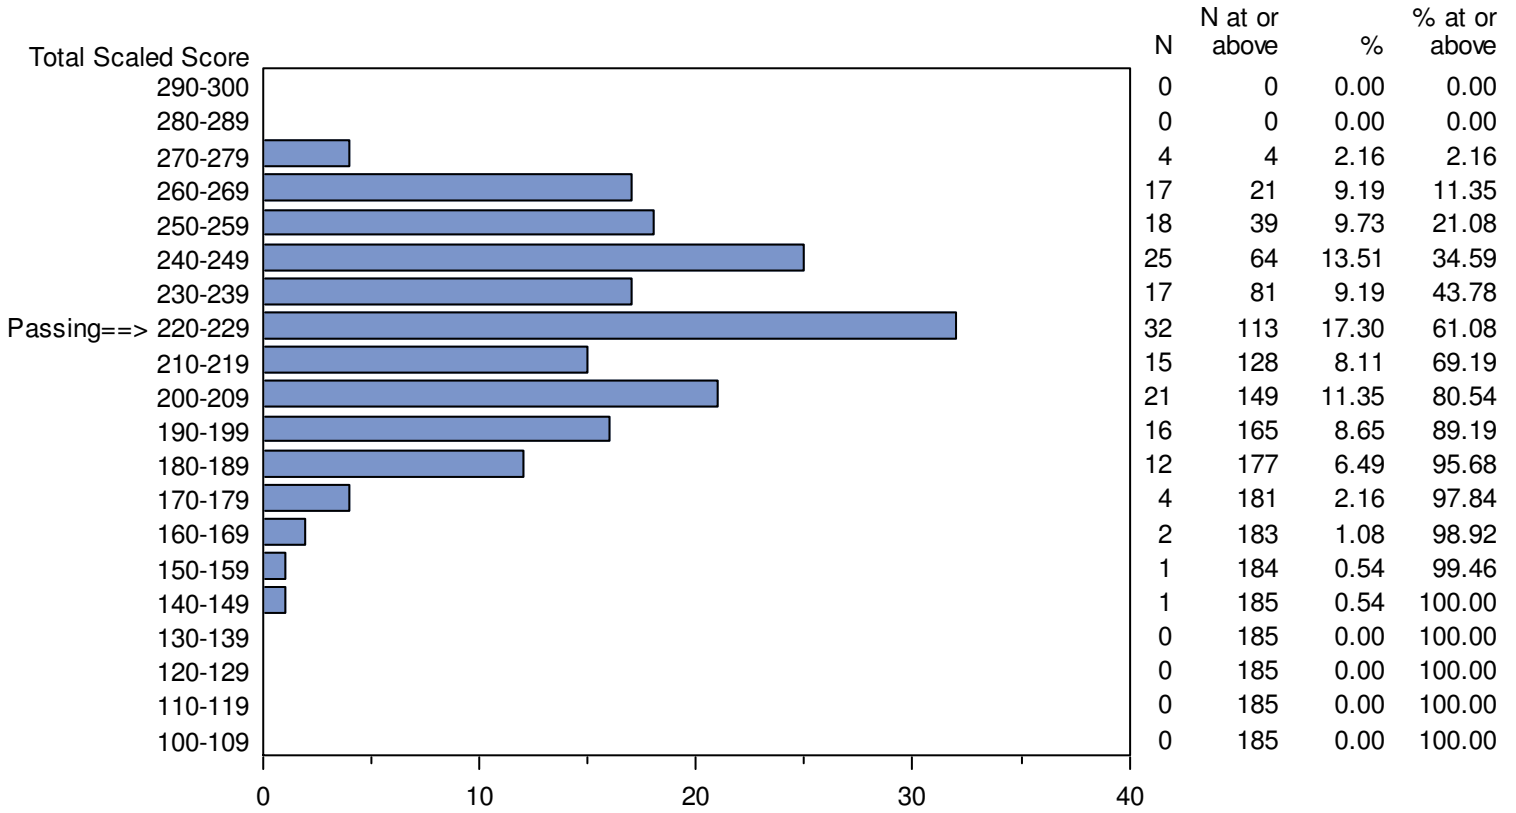

CONFIDENTIAL: NOT FOR DISTRIBUTION

Missouri Educator Gateway Assessments (MEGA)
September 1, 2014 - April 12, 2015
Total Scaled Score Distribution by Test Field (All Forms)

Test Field=020 English