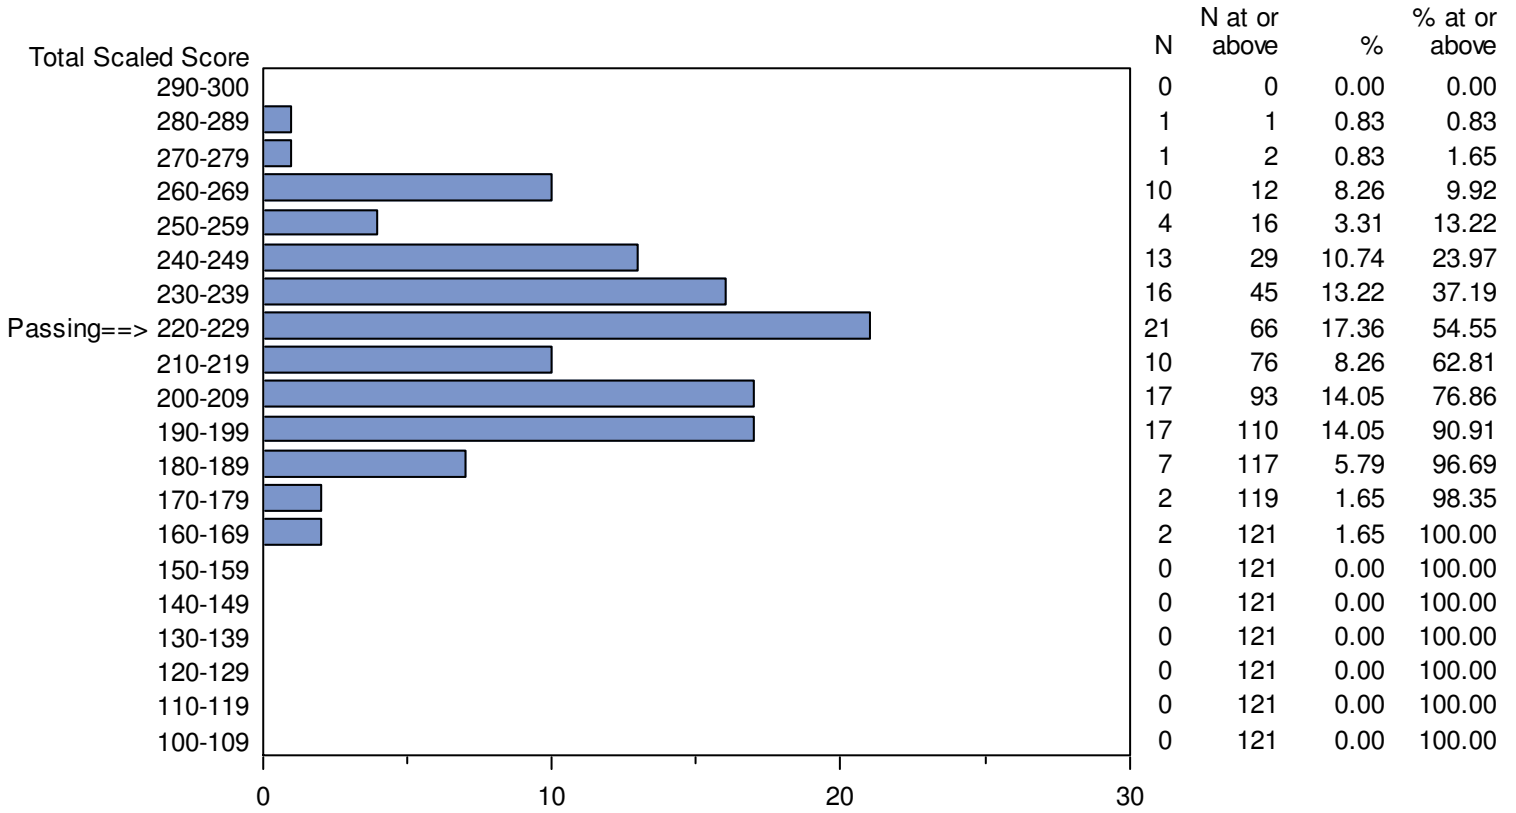

CONFIDENTIAL: NOT FOR DISTRIBUTION

Missouri Educator Gateway Assessments (MEGA)
September 1, 2014 - April 12, 2015
Total Scaled Score Distribution by Test Field (All Forms)

Test Field=027 Social Science: Economics Subtest