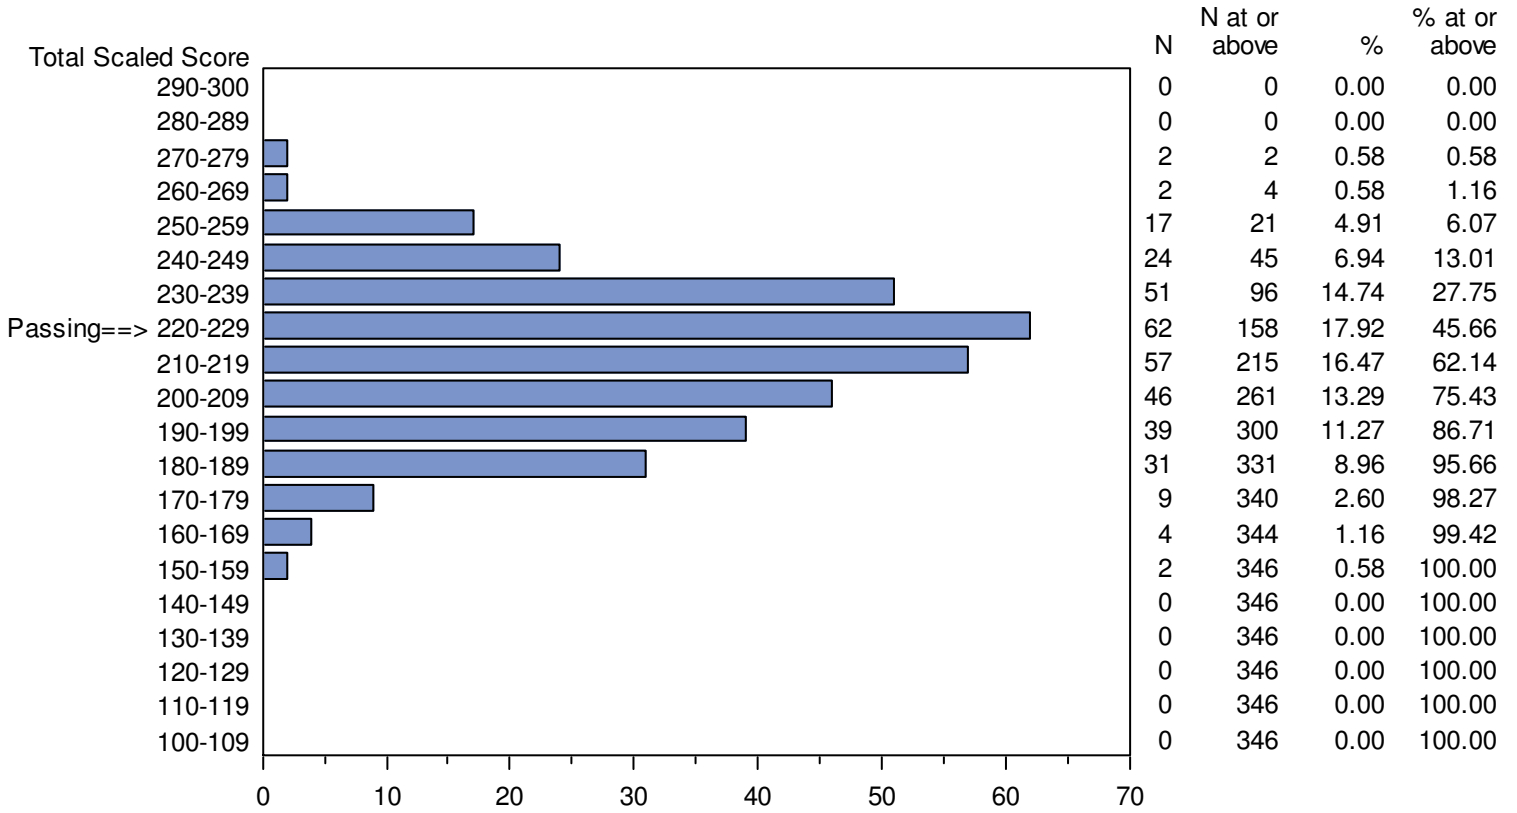

CONFIDENTIAL: NOT FOR DISTRIBUTION

Missouri Educator Gateway Assessments (MEGA)
September 1, 2014 - April 12, 2015
Total Scaled Score Distribution by Test Field (All Forms)

Test Field=058 Building-Level Administrator