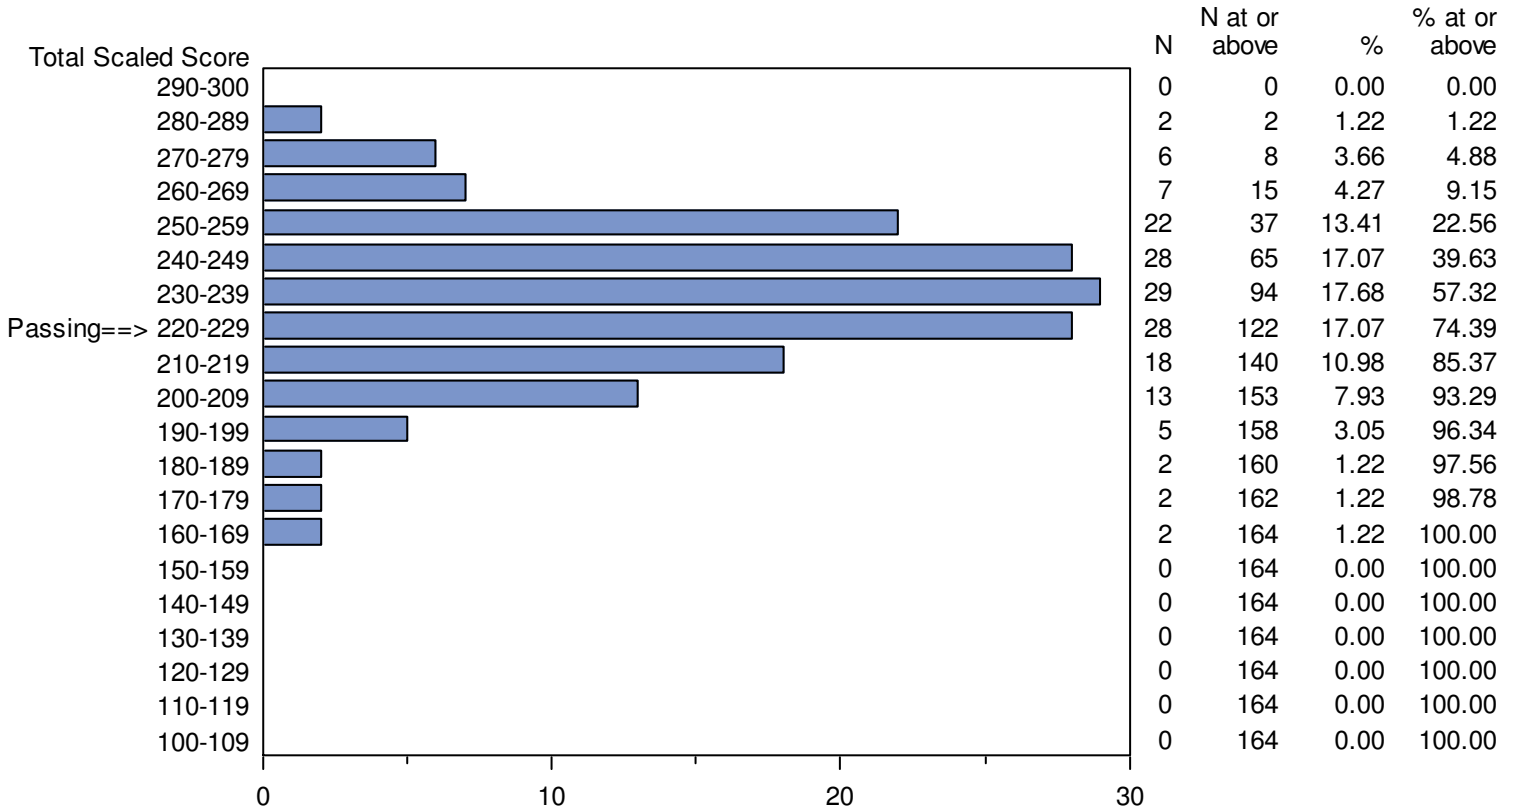

CONFIDENTIAL: NOT FOR DISTRIBUTION

Missouri Educator Gateway Assessments (MEGA)
September 1, 2014 - April 12, 2015
Total Scaled Score Distribution by Test Field (All Forms)

Test Field=043 Music: Instrumental & Vocal