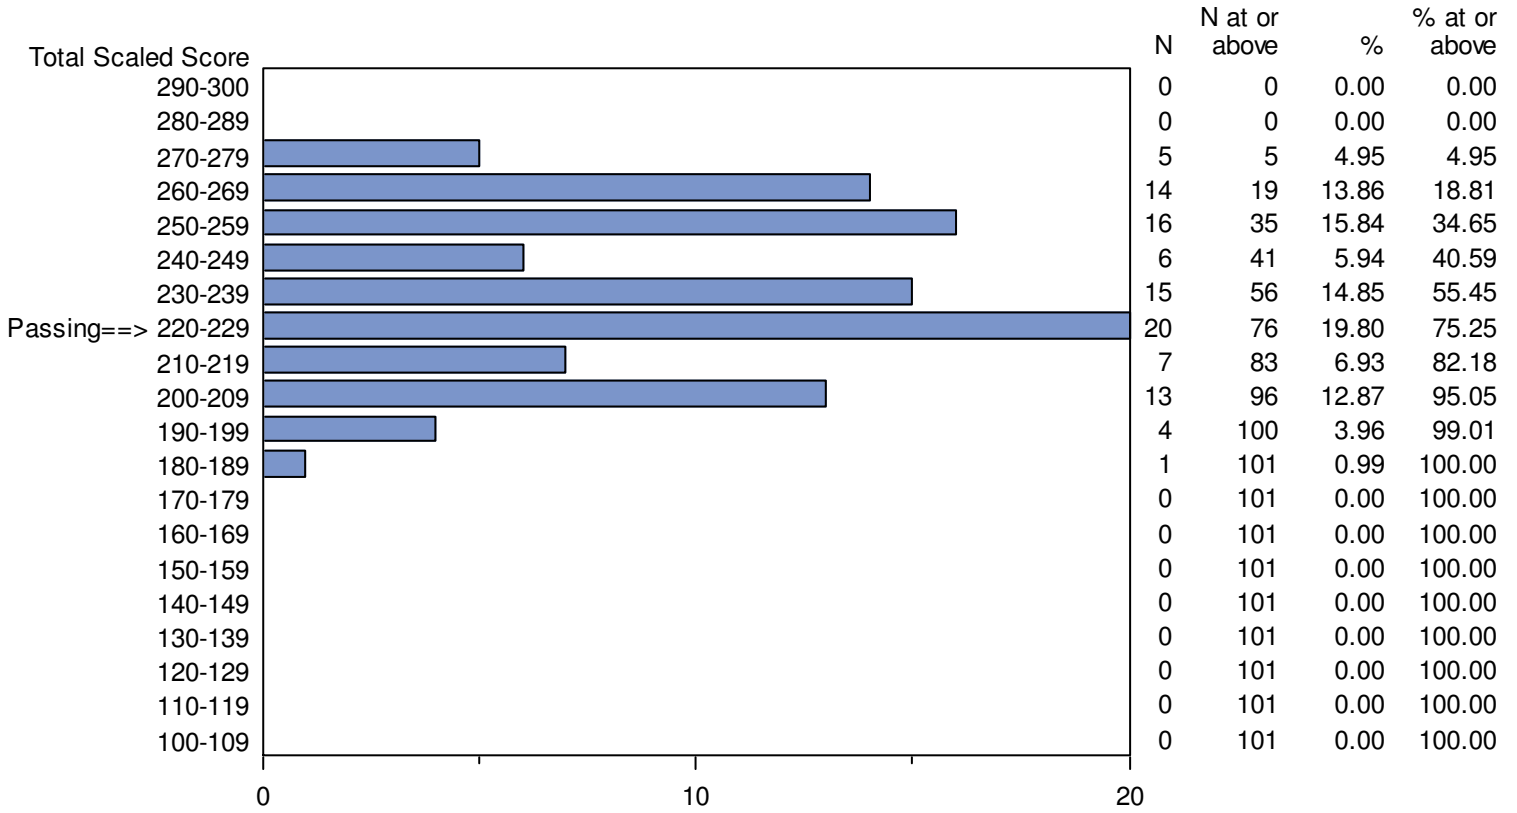

CONFIDENTIAL: NOT FOR DISTRIBUTION

Missouri Educator Gateway Assessments (MEGA)
September 1, 2014 - April 12, 2015
Total Scaled Score Distribution by Test Field (All Forms)

Test Field=042 Library Media Specialist