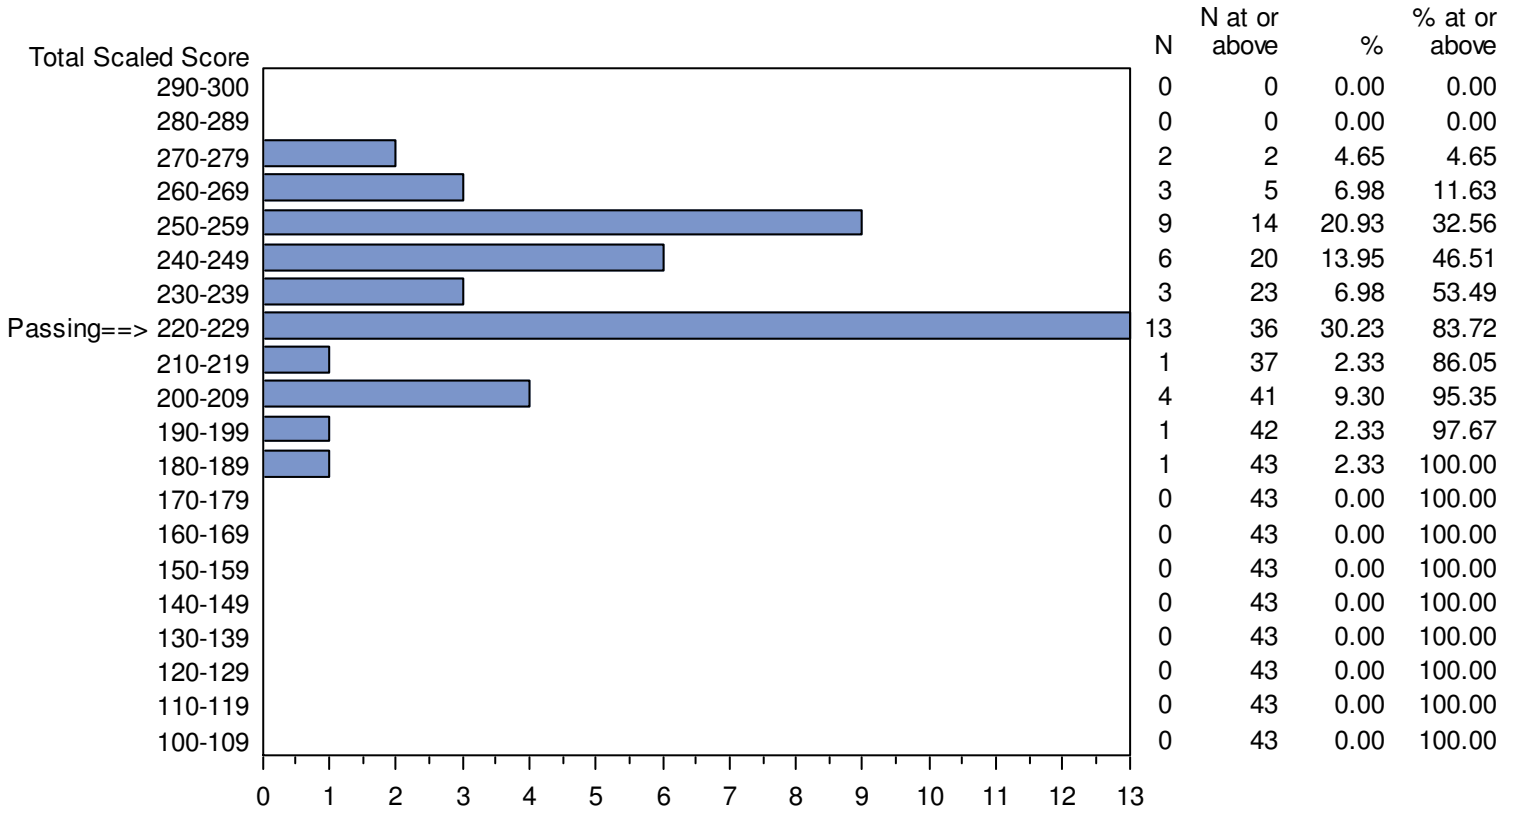

CONFIDENTIAL: NOT FOR DISTRIBUTION

Missouri Educator Gateway Assessments (MEGA)
September 1, 2014 - April 12, 2015
Total Scaled Score Distribution by Test Field (All Forms)

Test Field=038 Family & Consumer Sciences