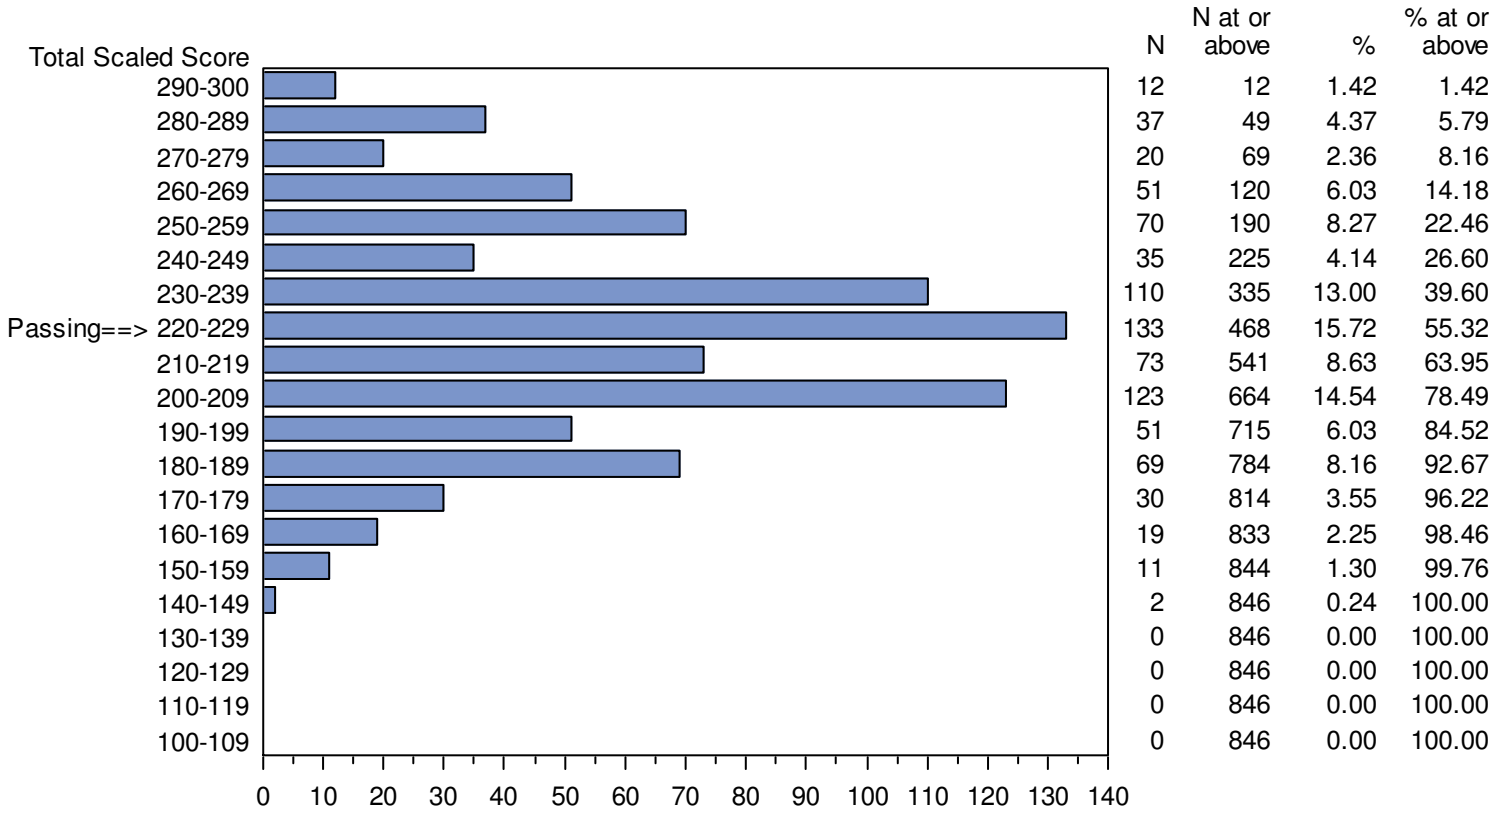

CONFIDENTIAL: NOT FOR DISTRIBUTION

Missouri Educator Gateway Assessments (MEGA)
September 1, 2014 - April 12, 2015
Total Scaled Score Distribution by Test Field (All Forms)

Test Field=010 Elementary Education: Social Studies Subtest