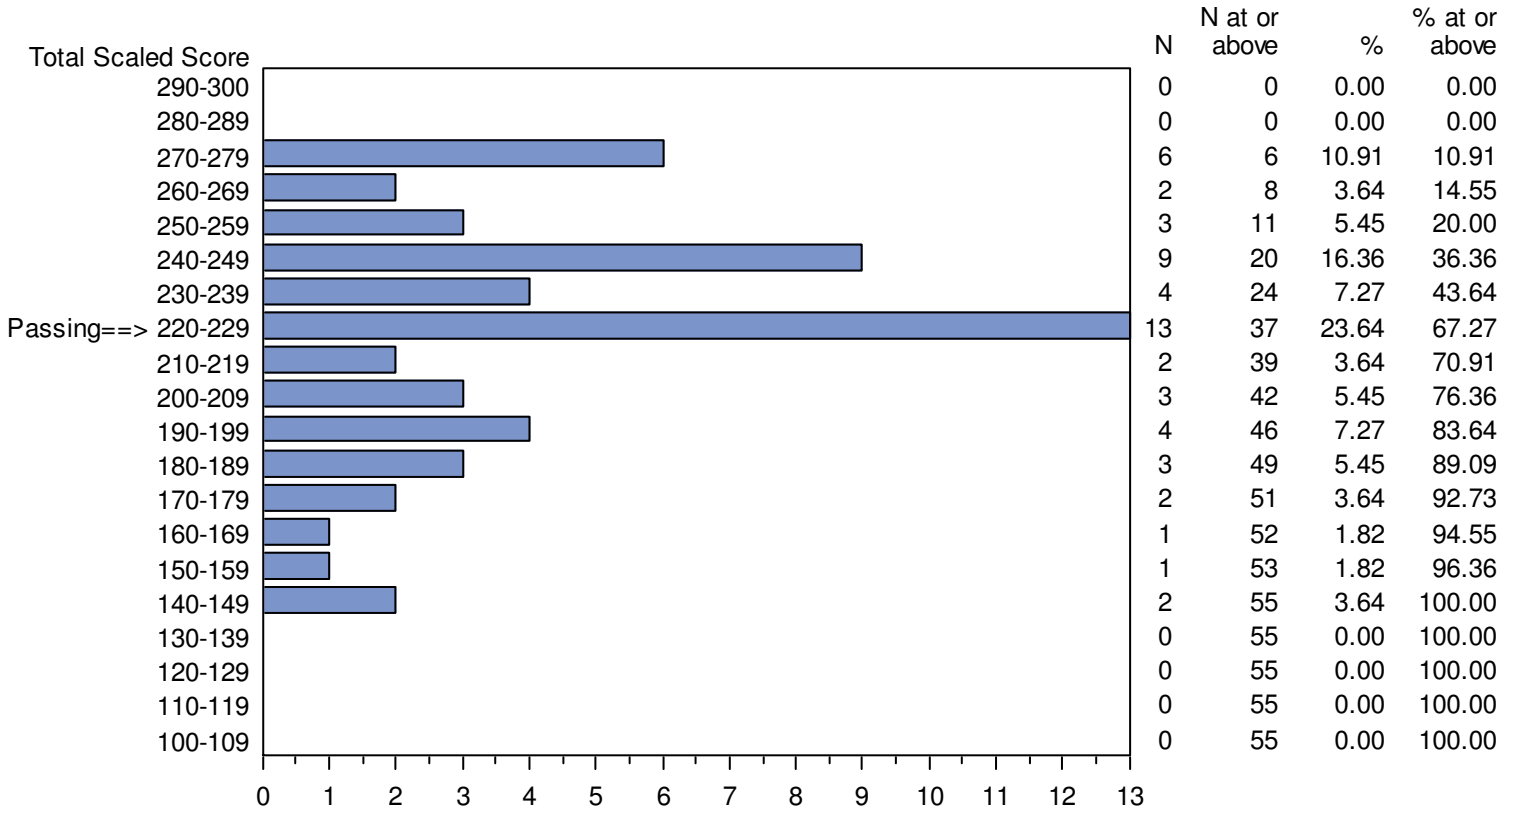

CONFIDENTIAL: NOT FOR DISTRIBUTION

Missouri Educator Gateway Assessments (MEGA)
September 1, 2014 - April 12, 2015
Total Scaled Score Distribution by Test Field (All Forms)

Test Field=055 Mild/Moderate Mid/Sec: Social Science Subtest