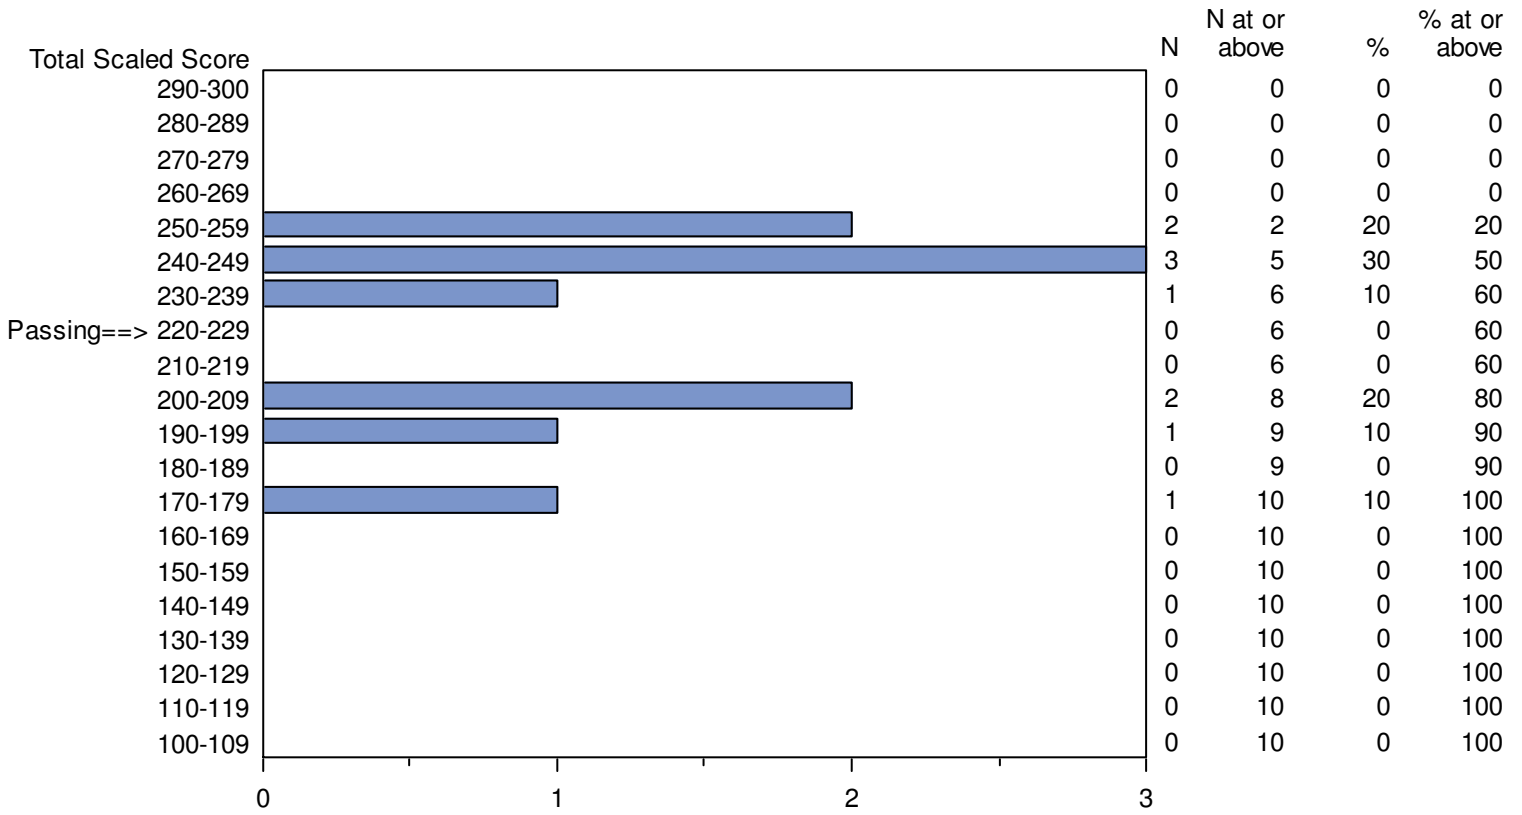

CONFIDENTIAL: NOT FOR DISTRIBUTION

Missouri Educator Gateway Assessments (MEGA)
September 1, 2014 - April 12, 2015
Total Scaled Score Distribution by Test Field (All Forms)

Test Field=032 Unified Science: Biology