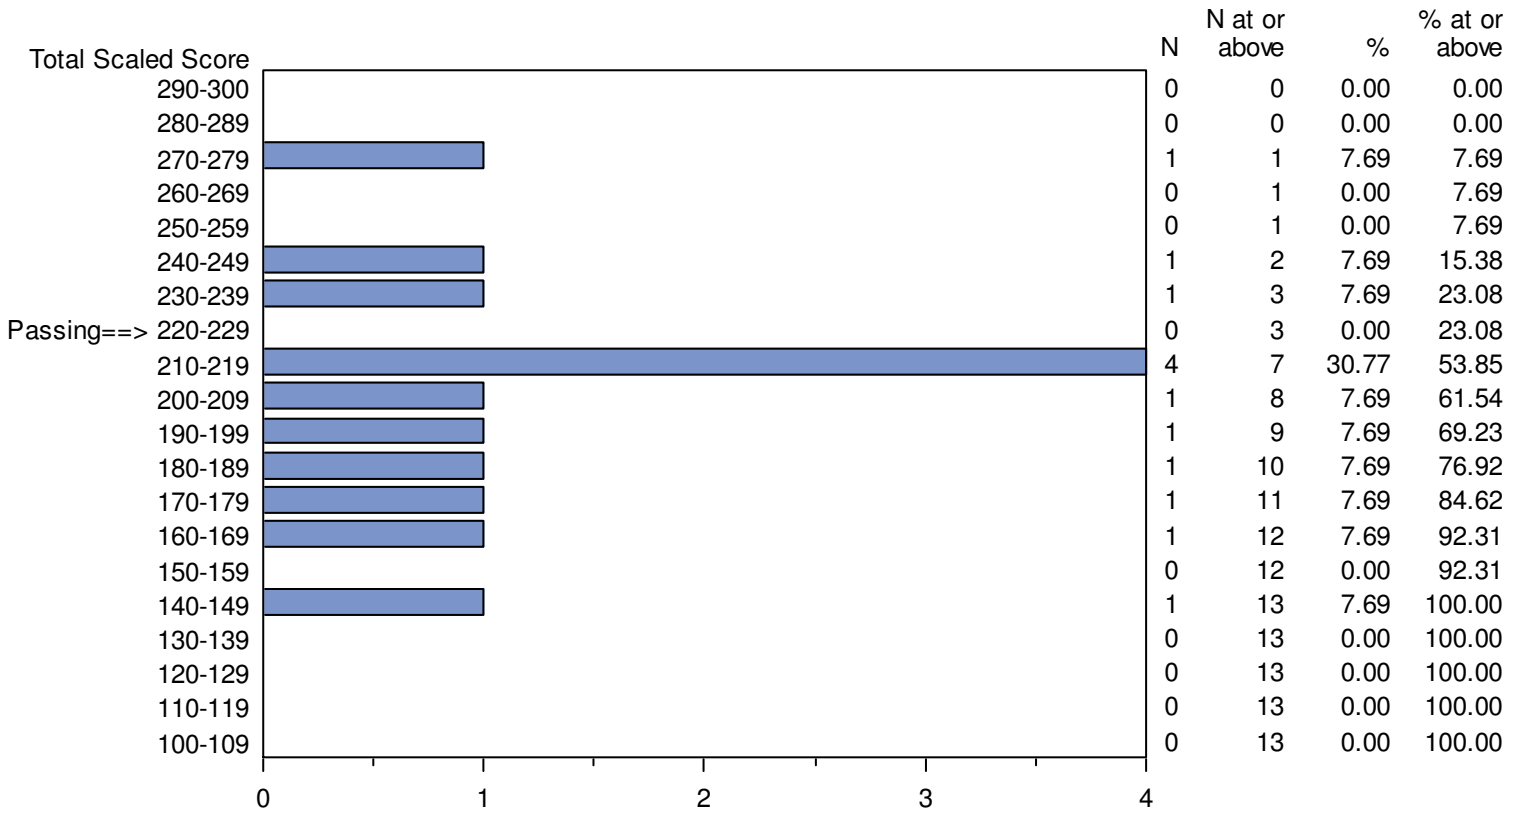

CONFIDENTIAL: NOT FOR DISTRIBUTION

Missouri Educator Gateway Assessments (MEGA)
September 1, 2014 - April 12, 2015
Total Scaled Score Distribution by Test Field (All Forms)

Test Field=024 Physics