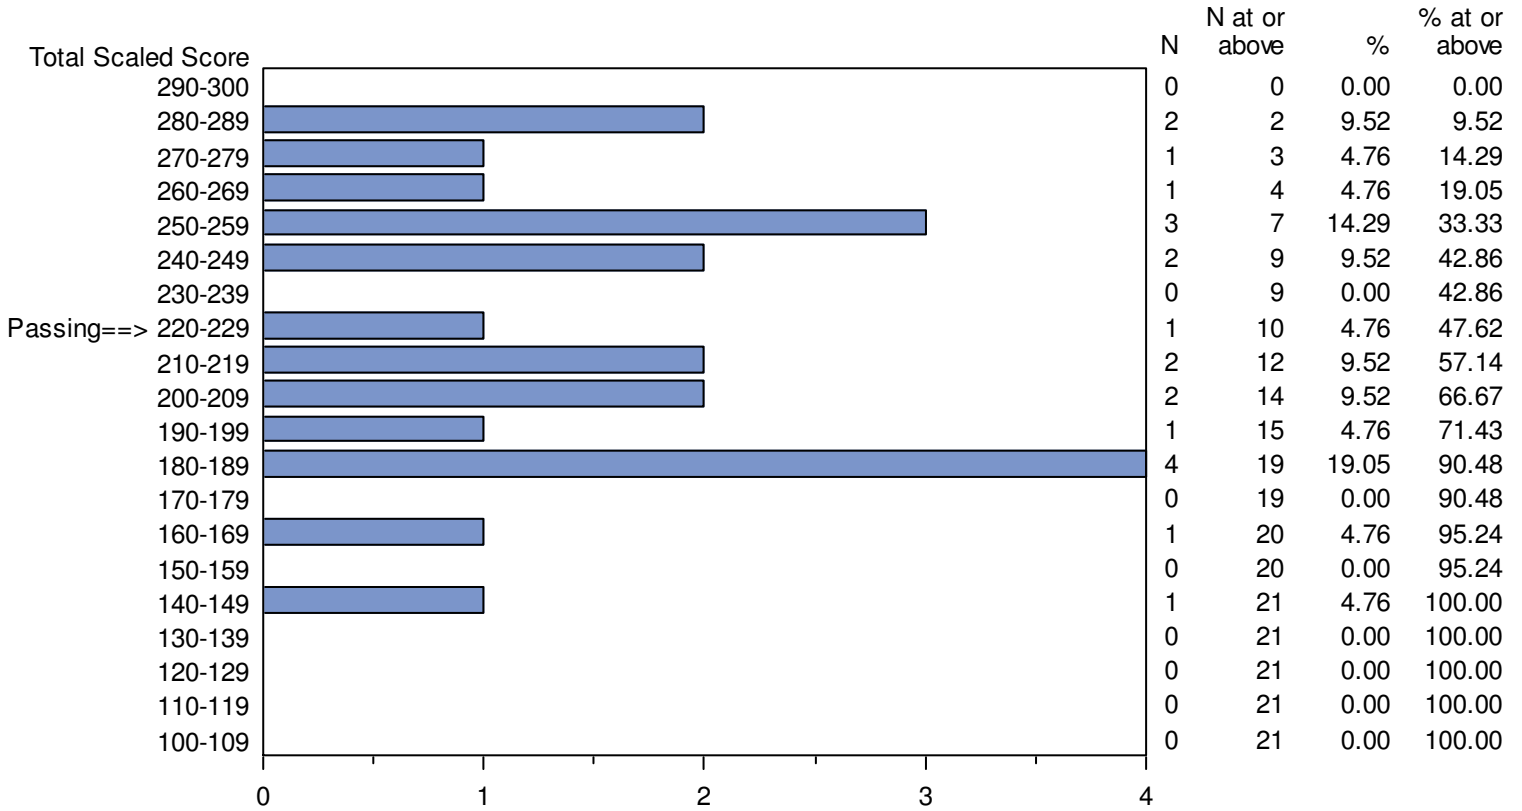

CONFIDENTIAL: NOT FOR DISTRIBUTION

Missouri Educator Gateway Assessments (MEGA)
September 1, 2014 - April 12, 2015
Total Scaled Score Distribution by Test Field (All Forms)

Test Field=039 World Languages: French