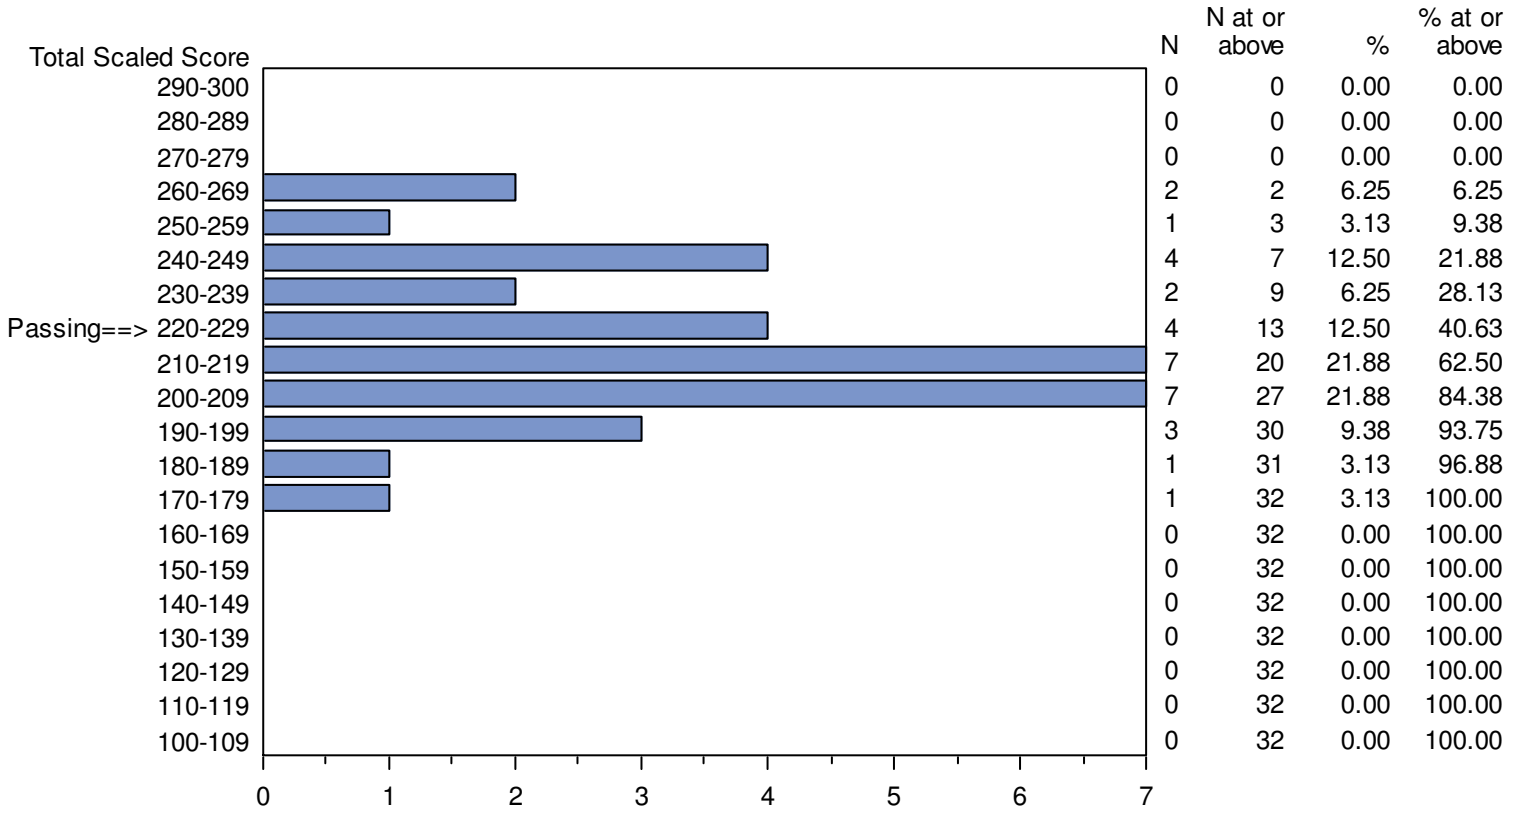

CONFIDENTIAL: NOT FOR DISTRIBUTION

Missouri Educator Gateway Assessments (MEGA)
September 1, 2014 - April 12, 2015
Total Scaled Score Distribution by Test Field (All Forms)

Test Field=018 Chemistry