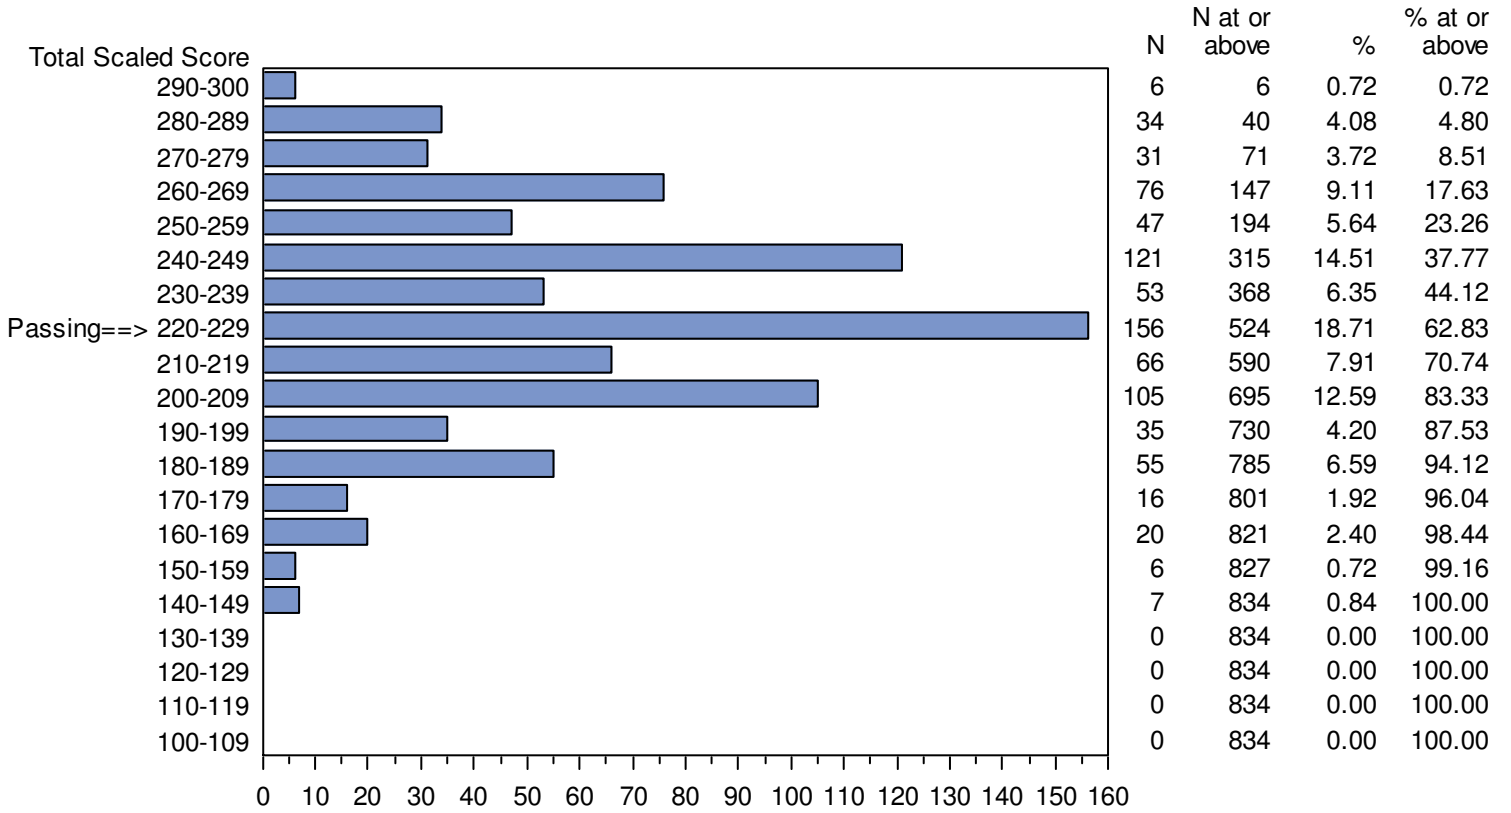

CONFIDENTIAL: NOT FOR DISTRIBUTION

Missouri Educator Gateway Assessments (MEGA)
September 1, 2014 - April 12, 2015
Total Scaled Score Distribution by Test Field (All Forms)

Test Field=007 Elementary Education: English Language Arts Subtest