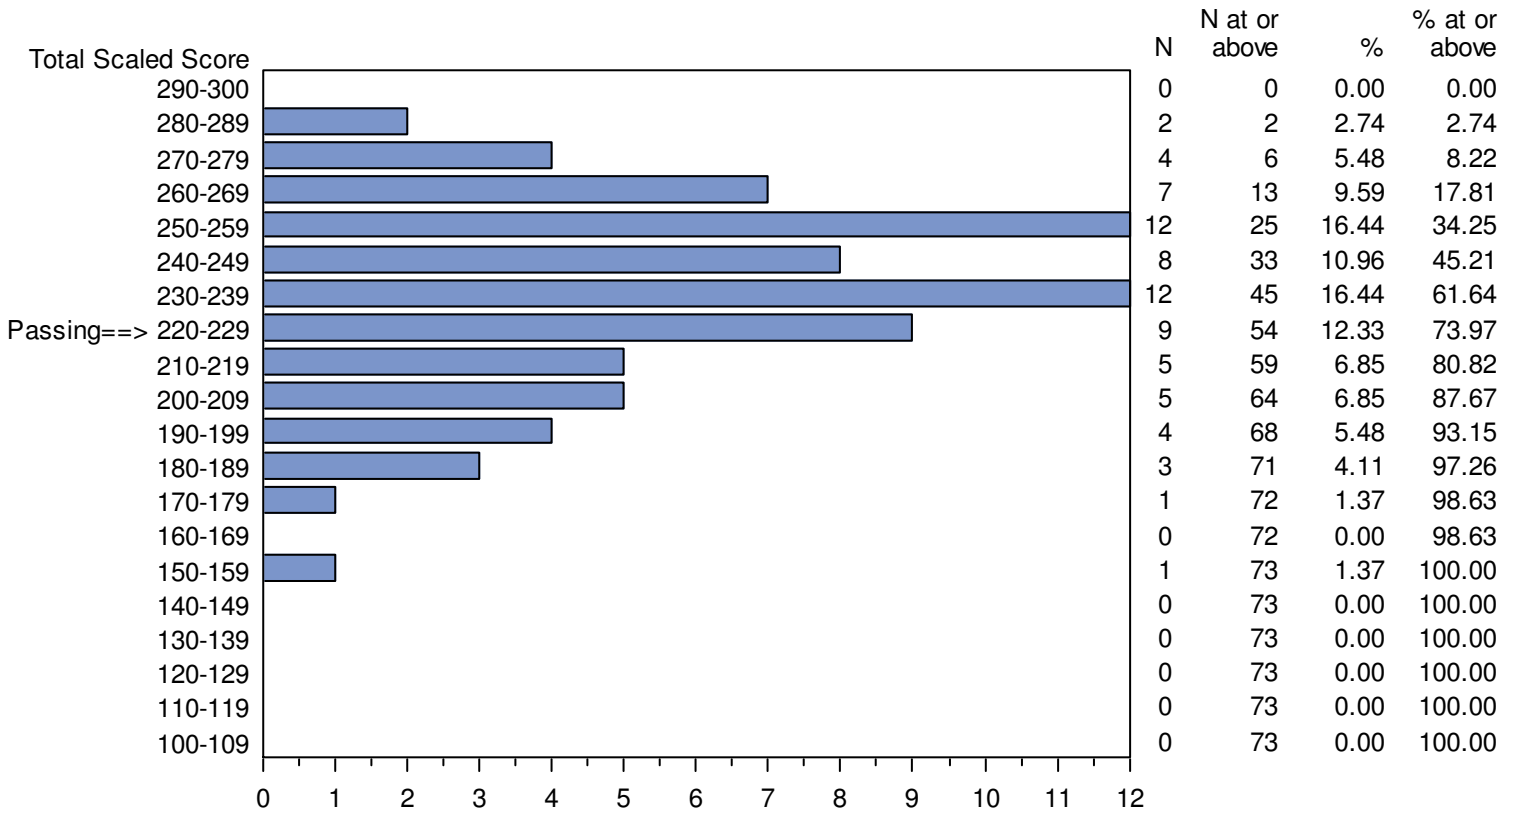

CONFIDENTIAL: NOT FOR DISTRIBUTION

Missouri Educator Gateway Assessments (MEGA)
September 1, 2014 - April 12, 2015
Total Scaled Score Distribution by Test Field (All Forms)

Test Field=041 Health