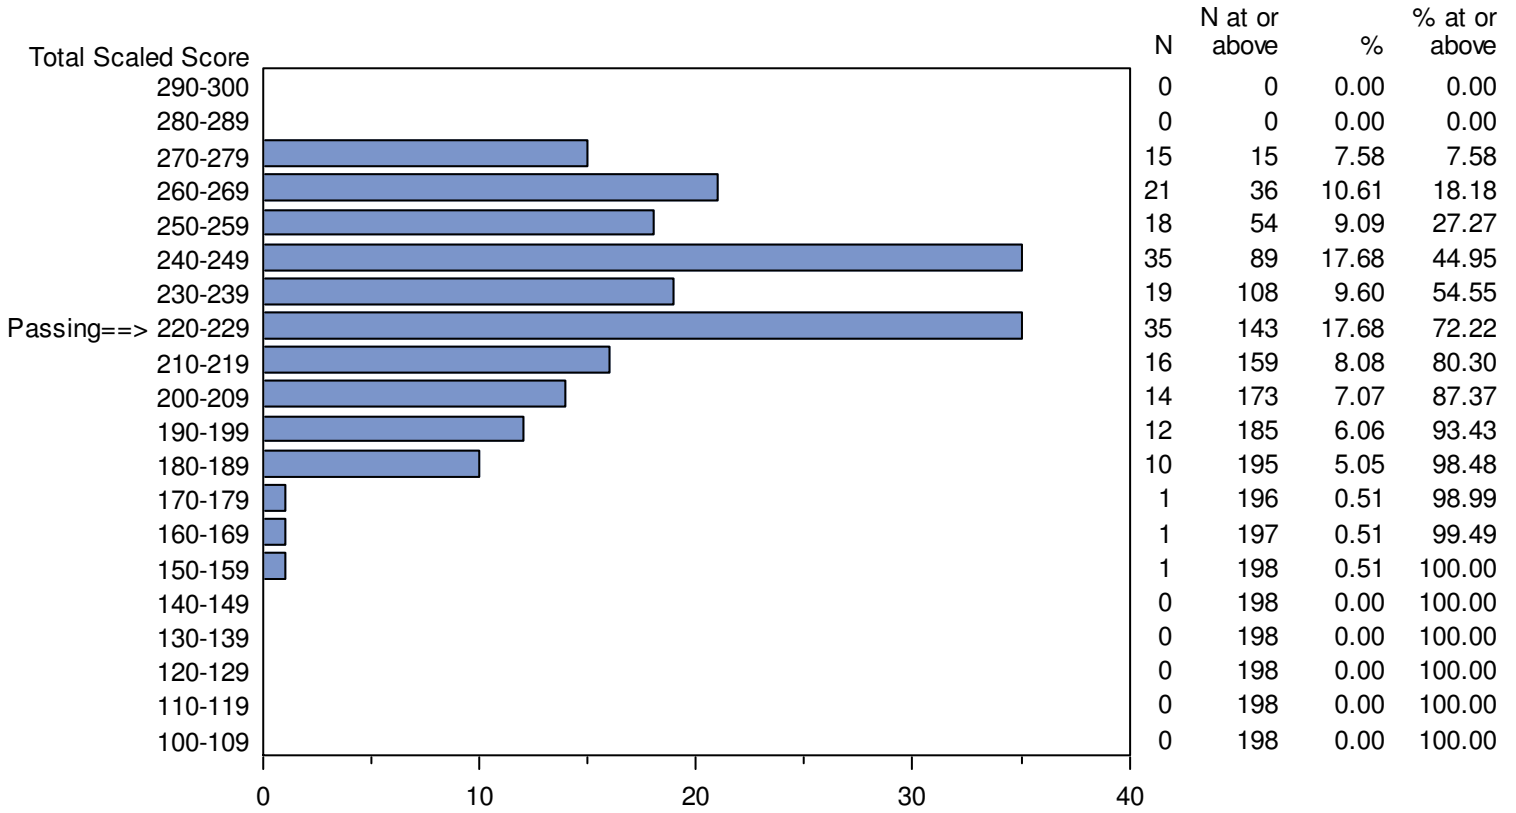

CONFIDENTIAL: NOT FOR DISTRIBUTION

Missouri Educator Gateway Assessments (MEGA)
September 1, 2014 - April 12, 2015
Total Scaled Score Distribution by Test Field (All Forms)

Test Field=011 Middle School Education: Language Arts