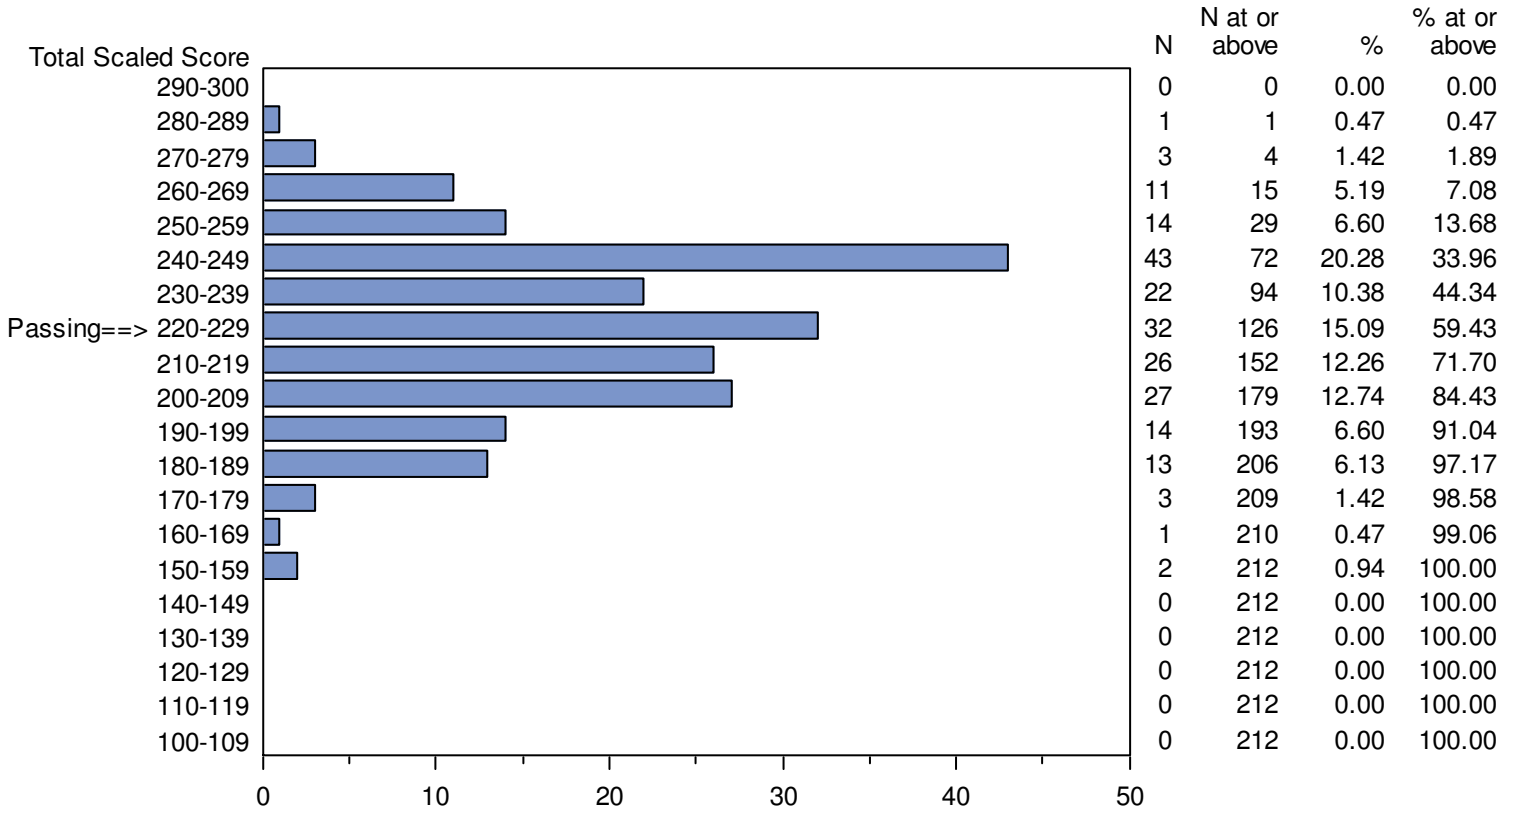

CONFIDENTIAL: NOT FOR DISTRIBUTION

Missouri Educator Gateway Assessments (MEGA)
September 1, 2014 - April 12, 2015
Total Scaled Score Distribution by Test Field (All Forms)

Test Field=044 Physical Education