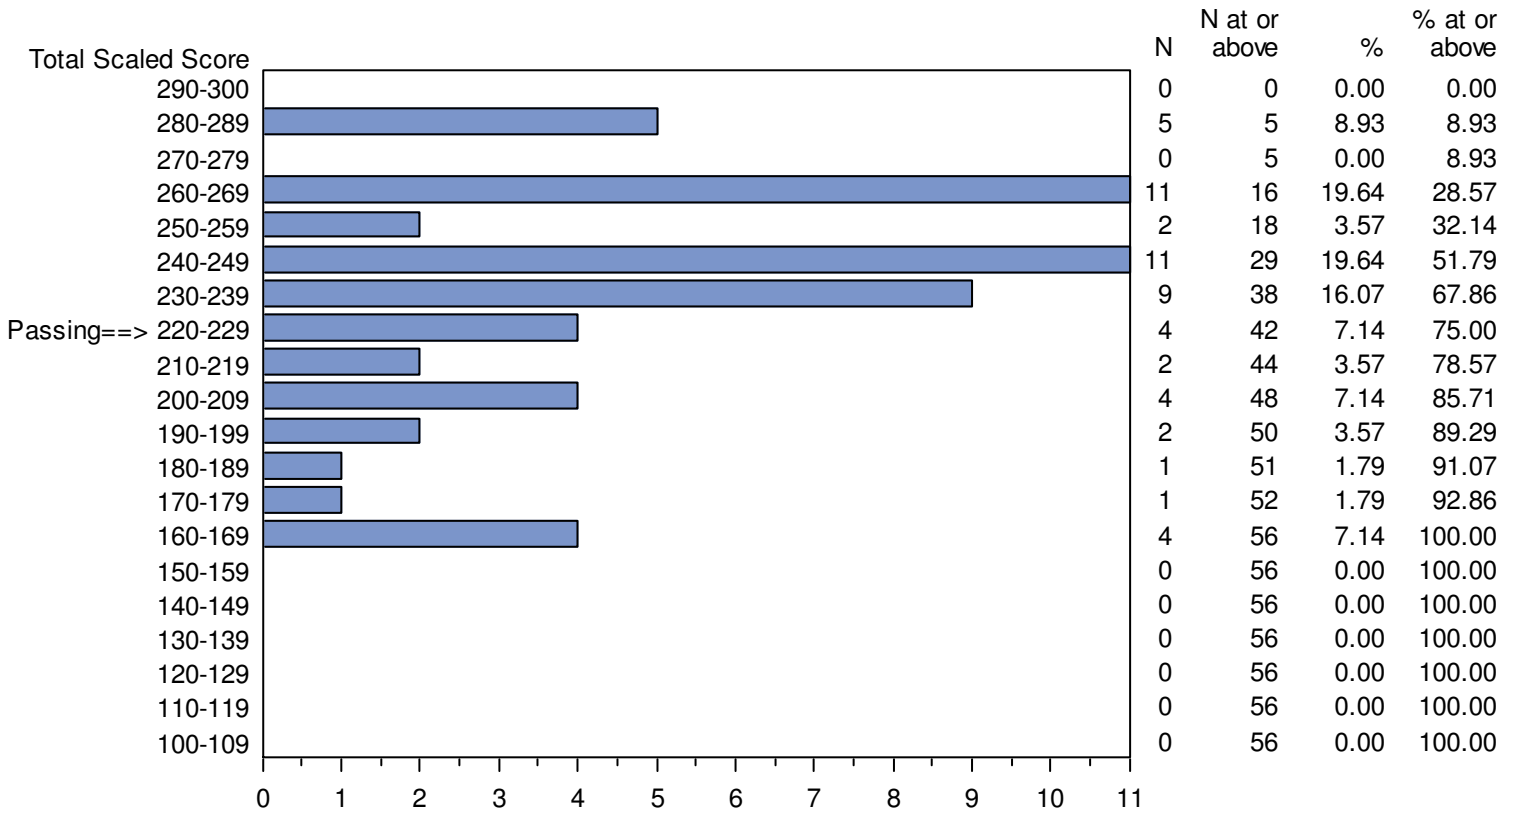

CONFIDENTIAL: NOT FOR DISTRIBUTION

Missouri Educator Gateway Assessments (MEGA)
September 1, 2014 - April 12, 2015
Total Scaled Score Distribution by Test Field (All Forms)

Test Field=052 Mild/Moderate Mid/Sec: English Language Arts Subtest