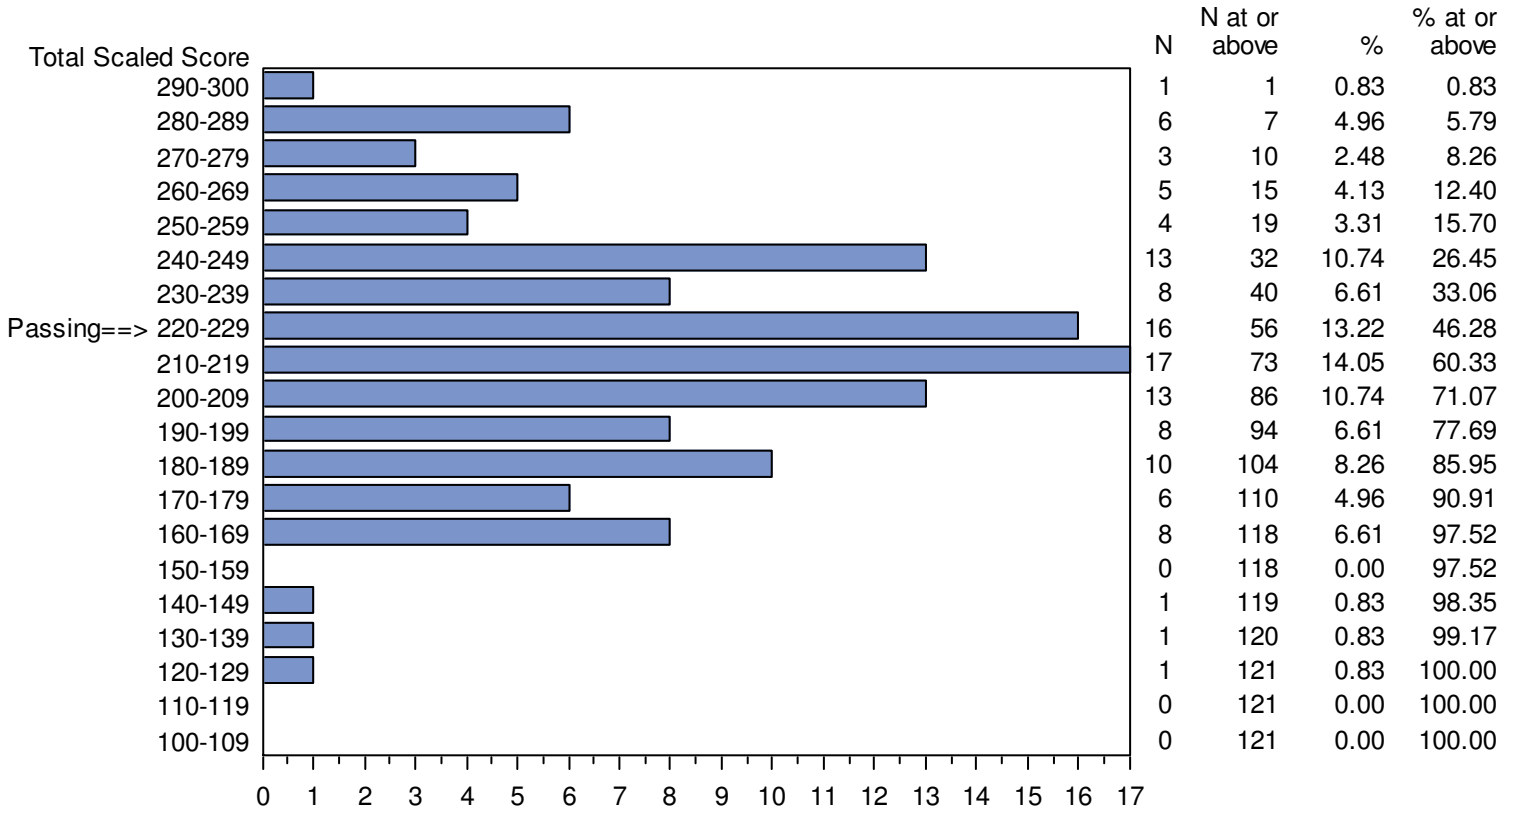

CONFIDENTIAL: NOT FOR DISTRIBUTION

Missouri Educator Gateway Assessments (MEGA)
September 1, 2014 - April 12, 2015
Total Scaled Score Distribution by Test Field (All Forms)

Test Field=026 Social Science: World History Subtest