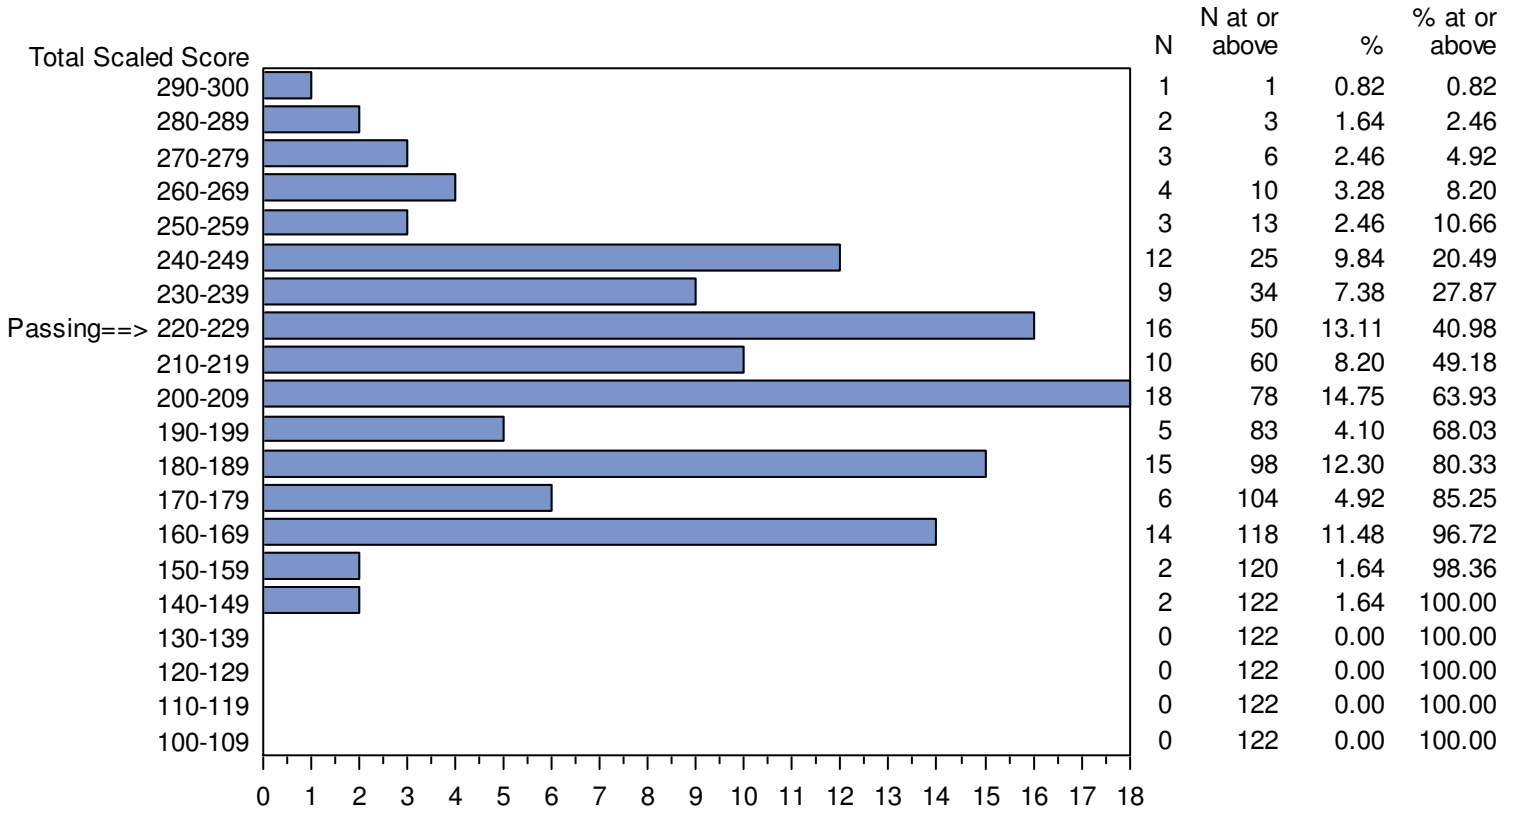

CONFIDENTIAL: NOT FOR DISTRIBUTION

Missouri Educator Gateway Assessments (MEGA)
September 1, 2014 - April 12, 2015
Total Scaled Score Distribution by Test Field (All Forms)

Test Field=029 Social Science: Political Science Subtest