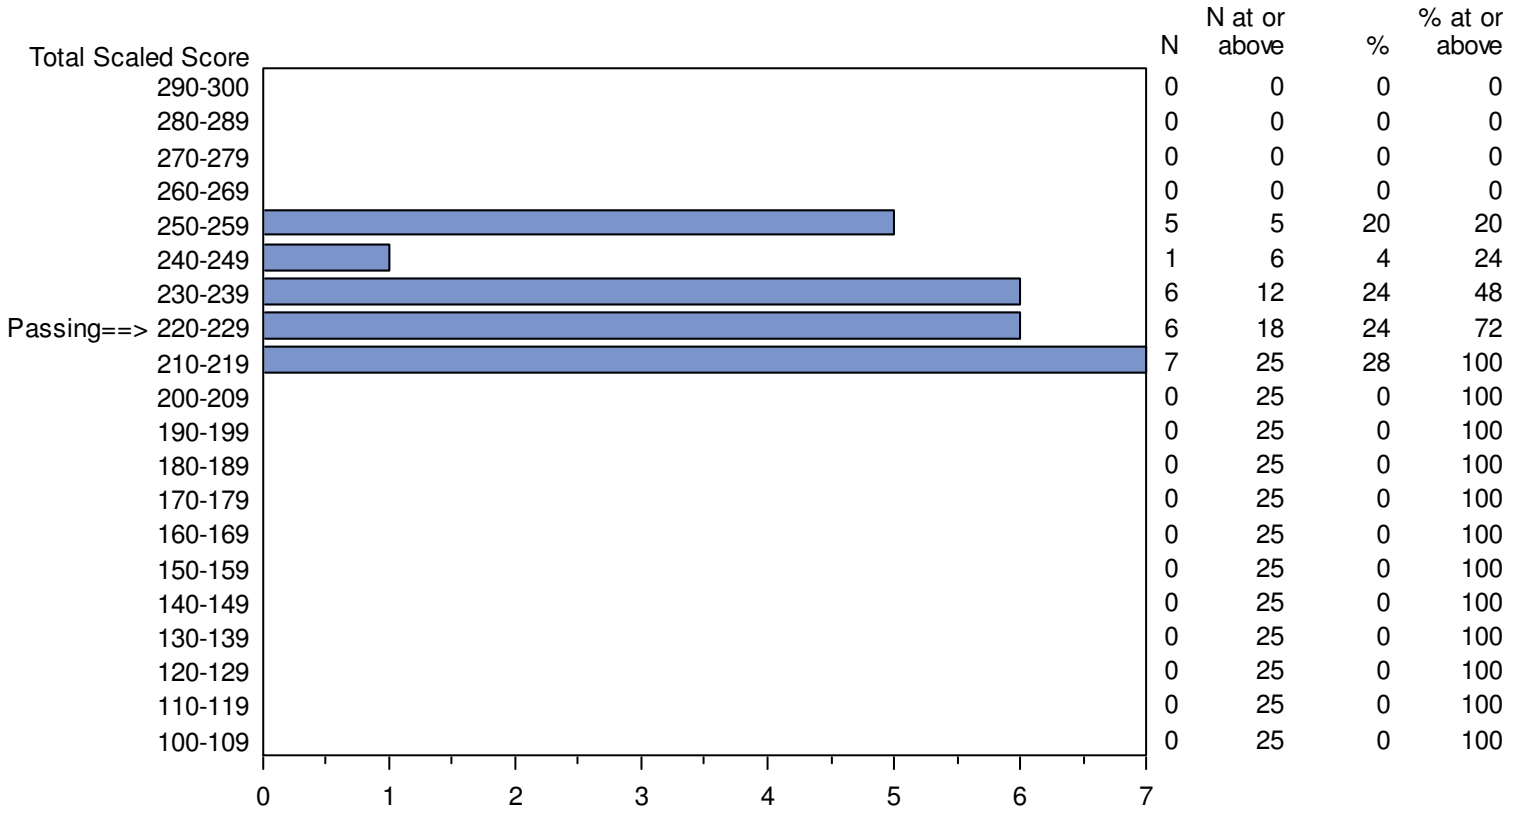

CONFIDENTIAL: NOT FOR DISTRIBUTION

Missouri Educator Gateway Assessments (MEGA)
September 1, 2014 - April 12, 2015
Total Scaled Score Distribution by Test Field (All Forms)

Test Field=031 Speech & Theater