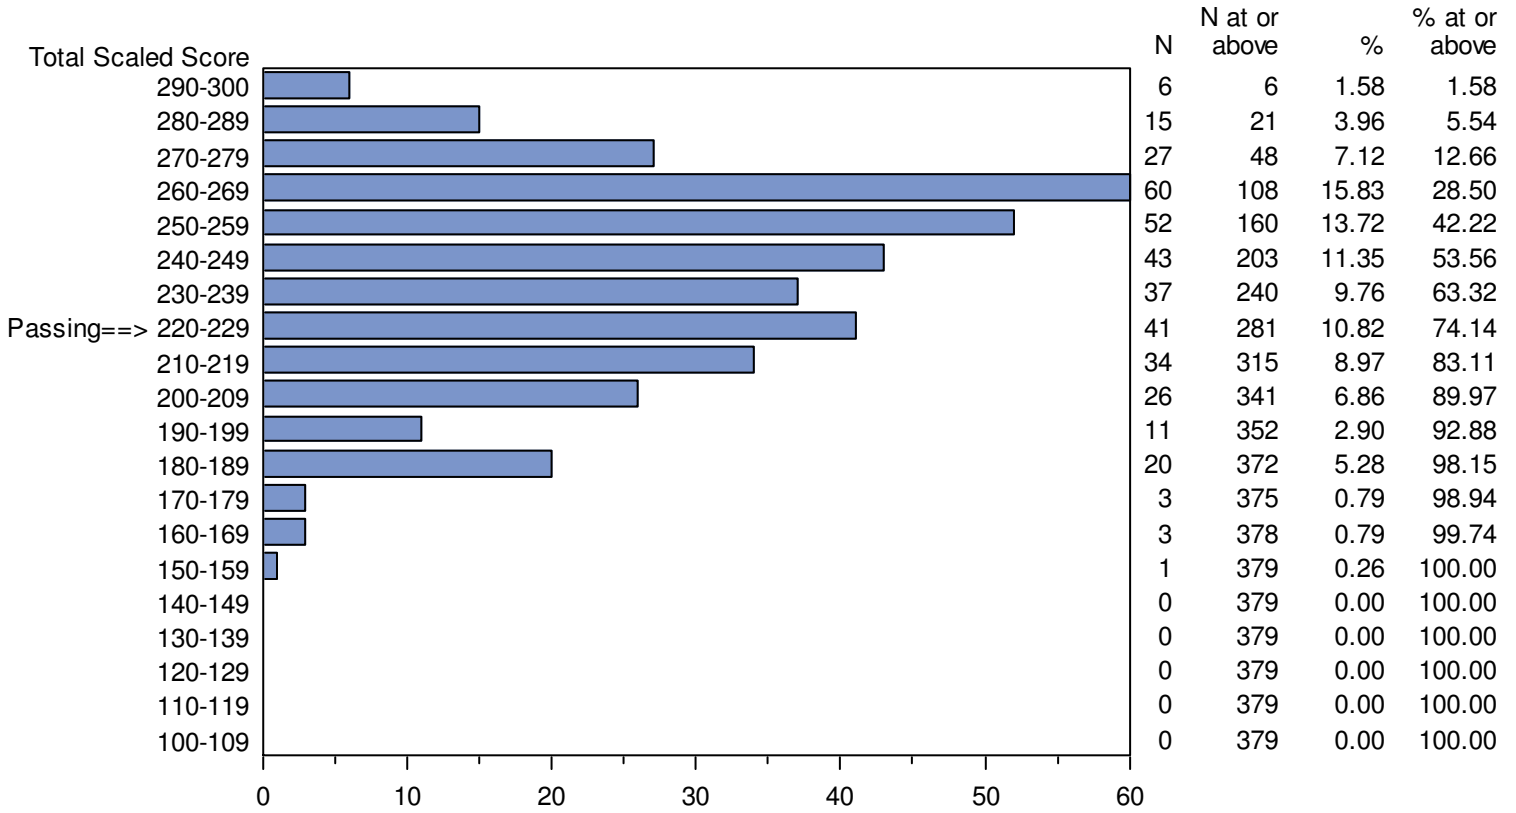

CONFIDENTIAL: NOT FOR DISTRIBUTION

Missouri Educator Gateway Assessments (MEGA)
September 1, 2014 - April 12, 2015
Total Scaled Score Distribution by Test Field (All Forms)

Test Field=050 Mild/Moderate Cross Categorical Special Education