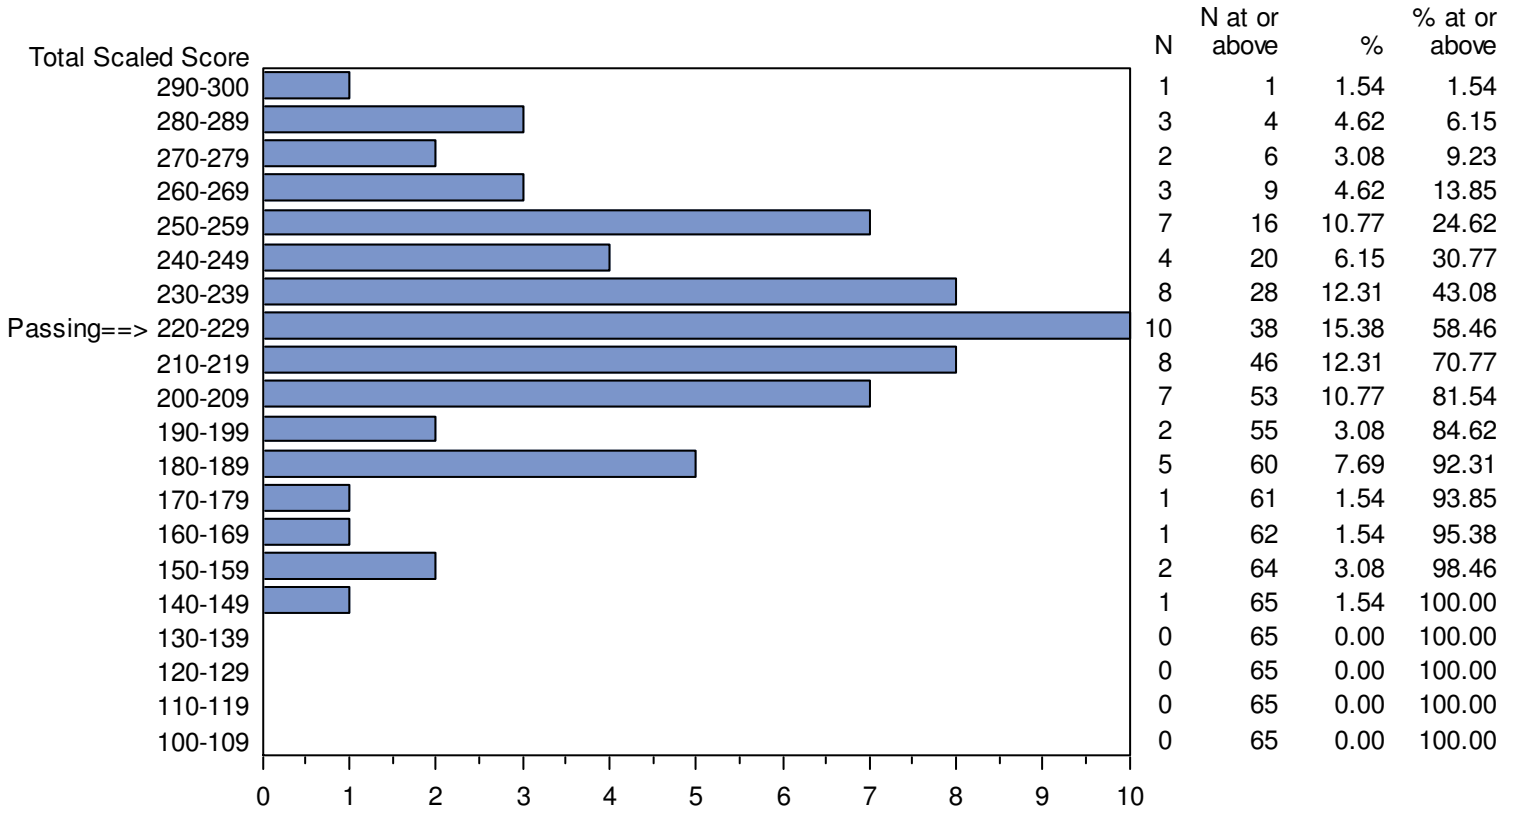

CONFIDENTIAL: NOT FOR DISTRIBUTION

Missouri Educator Gateway Assessments (MEGA)
September 1, 2014 - April 12, 2015
Total Scaled Score Distribution by Test Field (All Forms)

Test Field=045 World Languages: Spanish