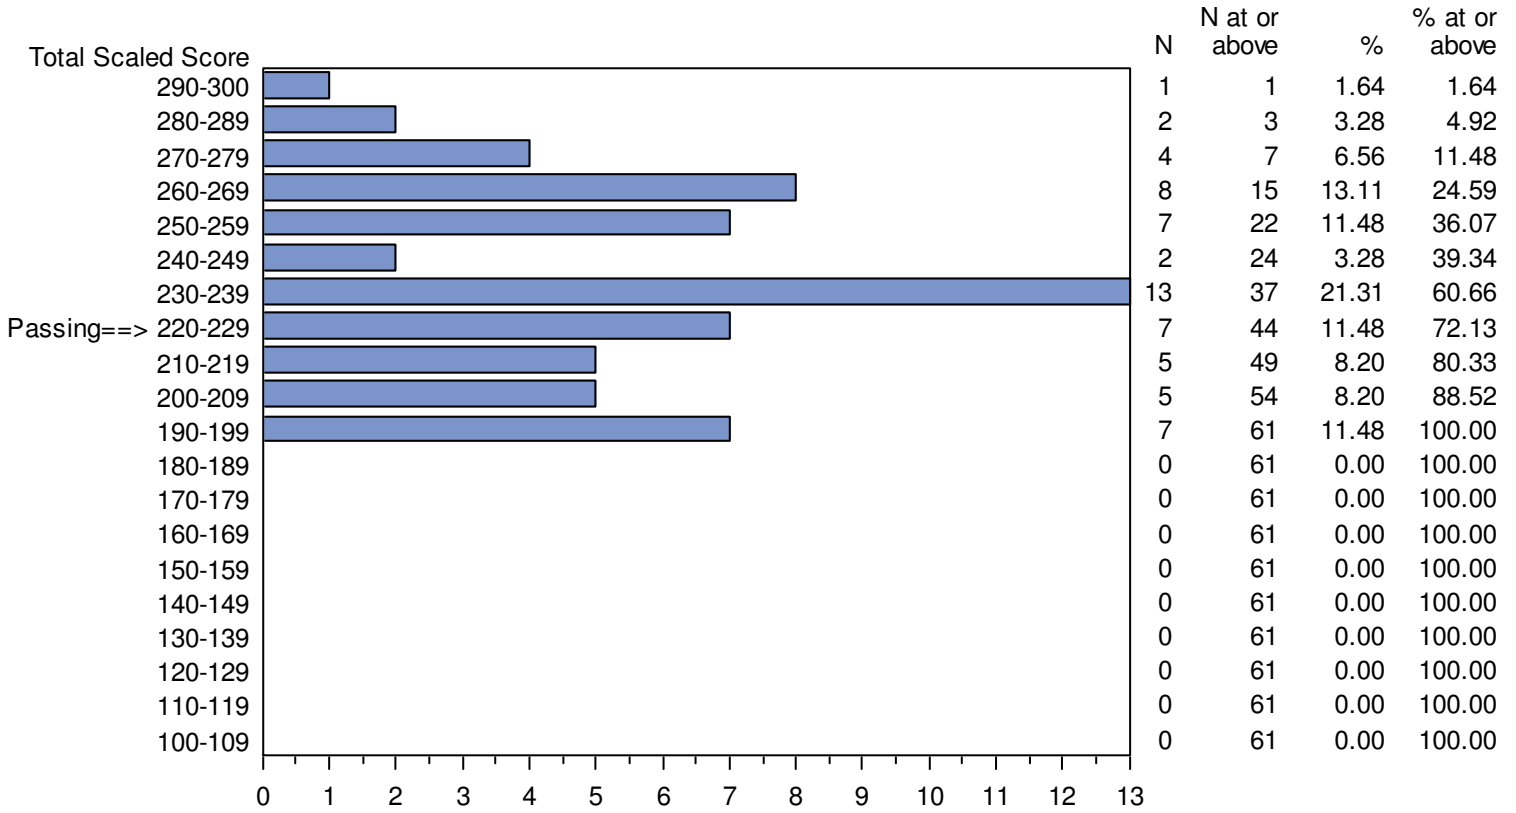

CONFIDENTIAL: NOT FOR DISTRIBUTION

Missouri Educator Gateway Assessments (MEGA)
September 1, 2014 - April 12, 2015
Total Scaled Score Distribution by Test Field (All Forms)

Test Field=063 Professional Knowledge: Secondary